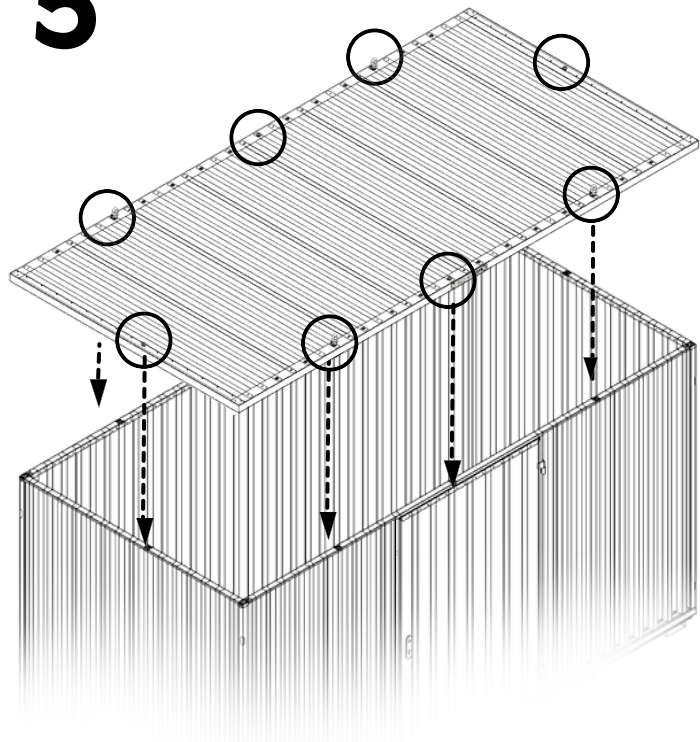

2

3

3.1

4

4.1

 422 KG	 1640 MM	Model Code: 40.110.420 Production Tracking Code: /X09.1.40.420    9001 14001 50001	 	
---	--	---	---	---

5

6