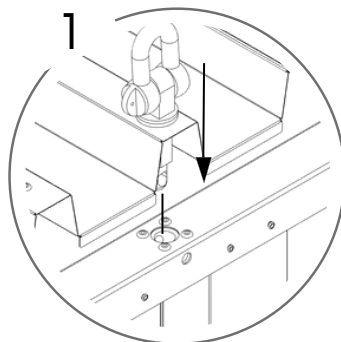

2

3

3.1

4

4.1

 422 KG	 1640 MM	Model Code: 40.110.420 Production Tracking Code: /X09.1.40.420    9001 14001 50001	 	
---	--	---	---	---

5

6