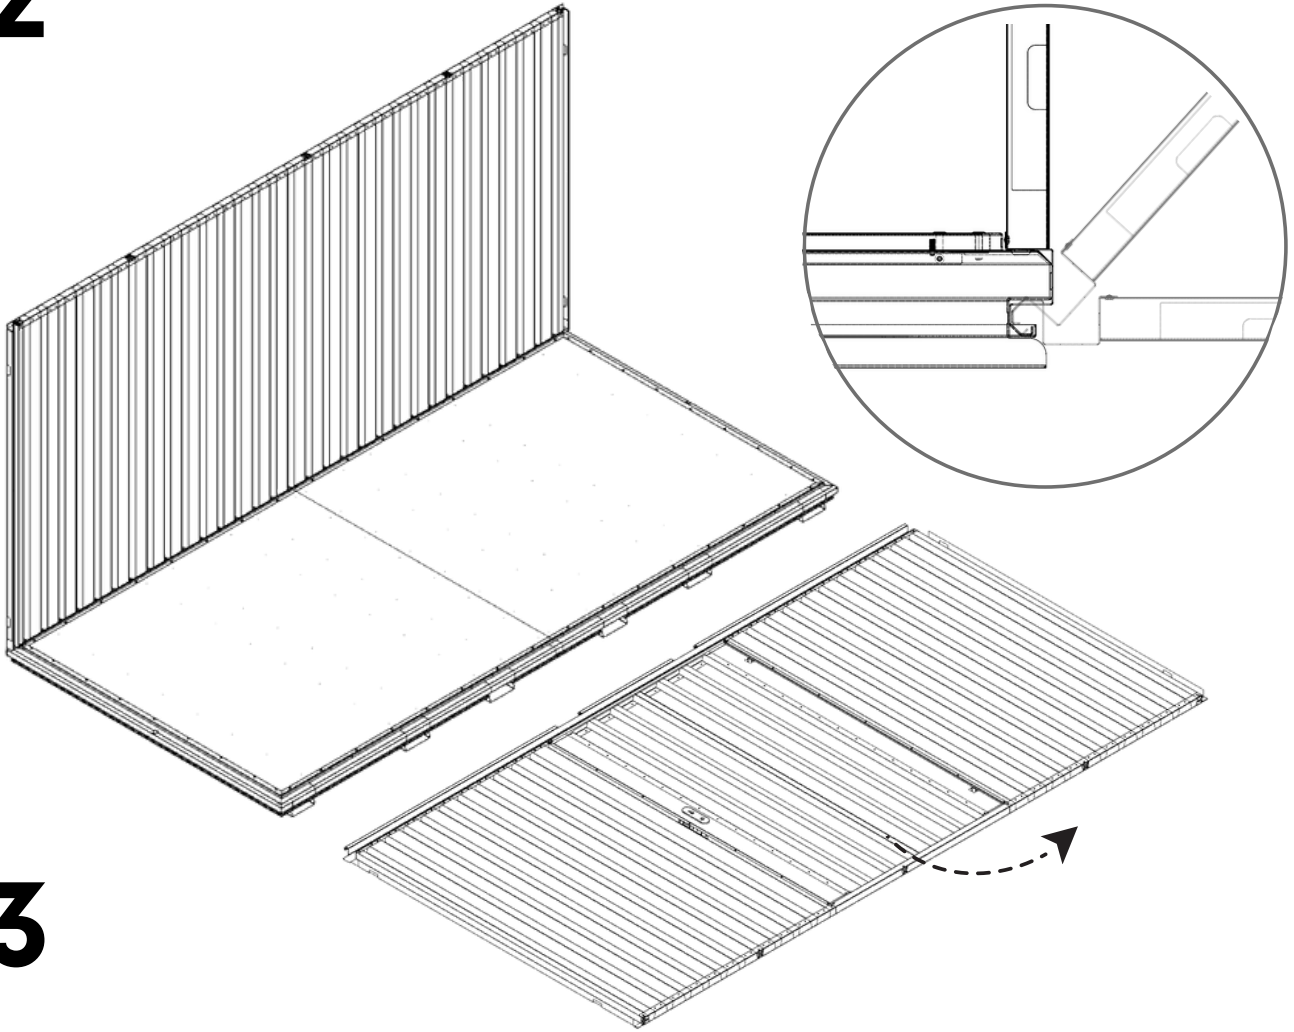

PRODUCT CODE: 40.110.420

prefabase
Quick Build Solutions

Instructions and User Guide

12x

1x

1x

1x

1

2

3

3.1

4

4.1

 422 KG	 1640 MM	Model Code: 40.110.420 Production Tracking Code: /X09.1.40.420    9001 14001 50001	 	
---	--	---	---	---

5

6