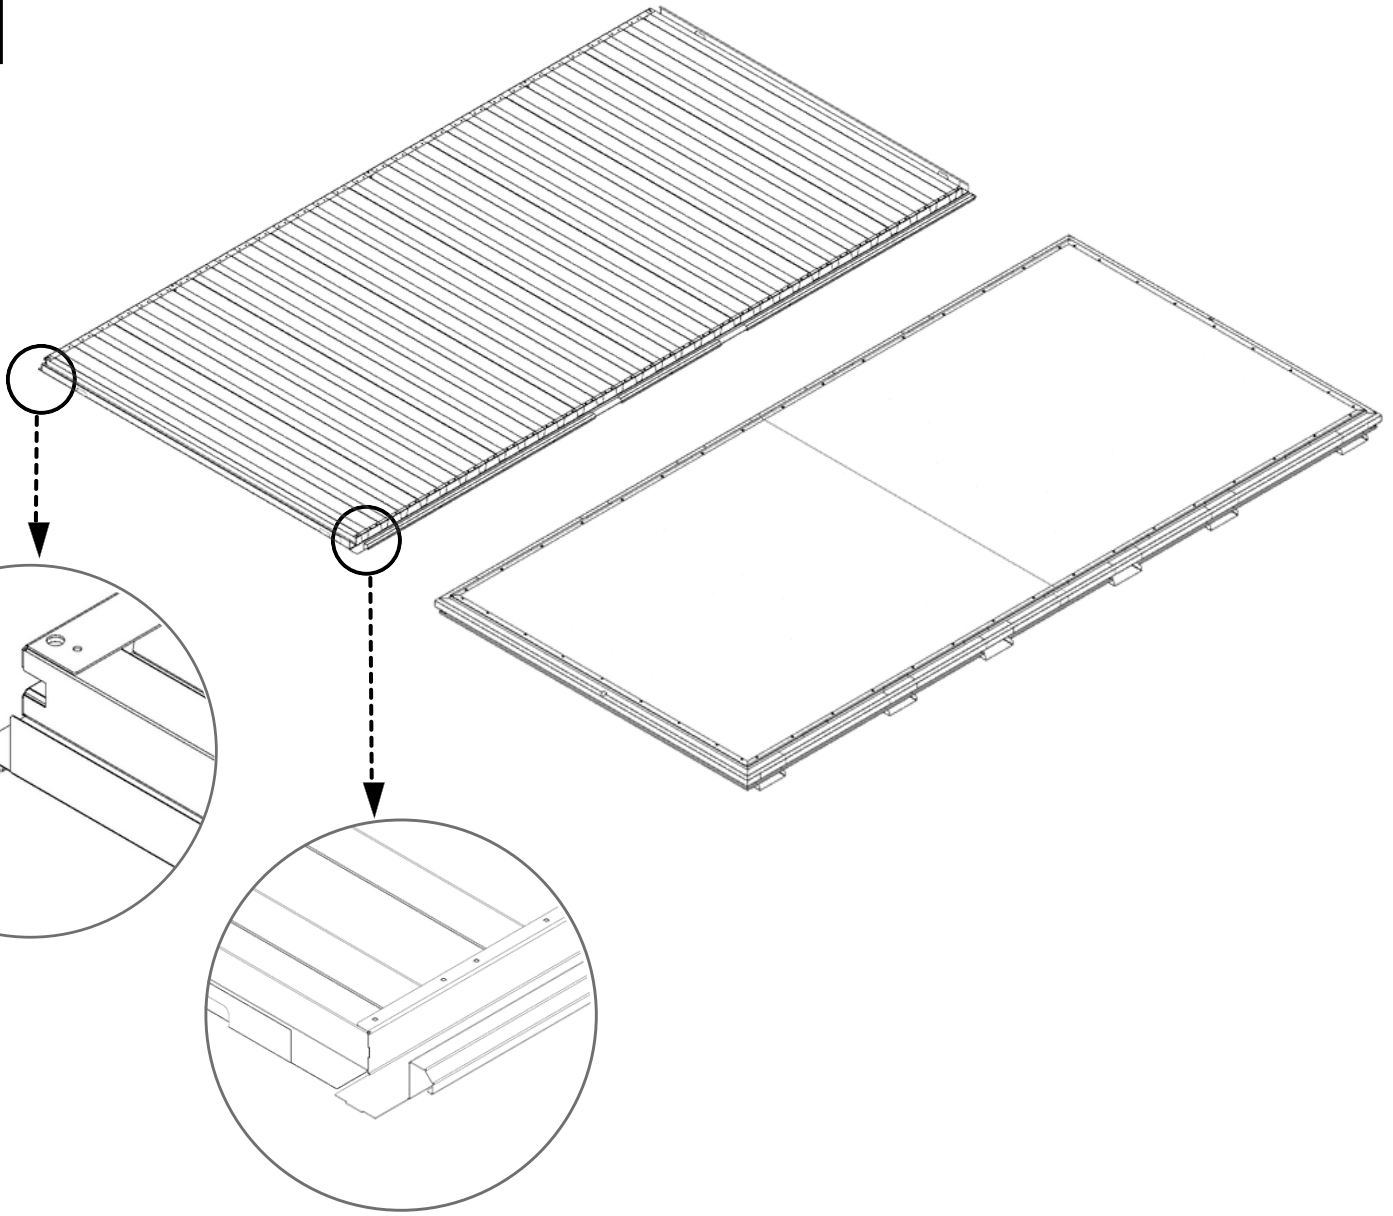

PRODUCT CODE: 40.110.420

prefabase
Quick Build Solutions

Instructions and User Guide

12x

1x

1x

1x

1

2

3

3.1

4

4.1

 422 KG	 1640 MM	Model Code: 40.110.420 Production Tracking Code: /X09.1.40.420    9001 14001 50001	 	
---	--	---	---	---

5

6