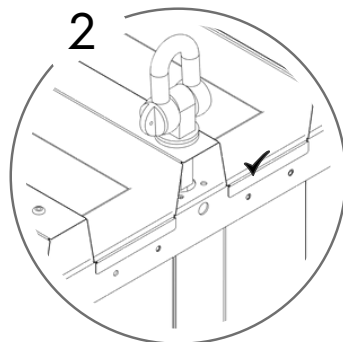

2

3

3.1

4

4.1

 422 KG	 1640 MM	Model Code: 40.110.420 Production Tracking Code: /X09.1.40.420    9001 14001 50001	 	
---	--	---	---	---

5

6