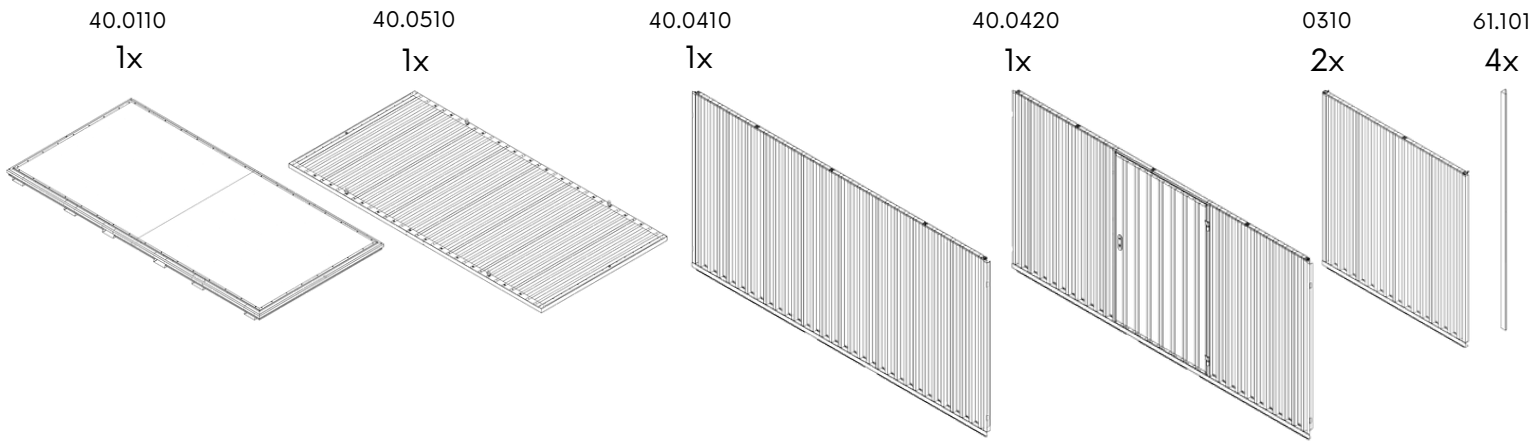

PRODUCT CODE: 40.110.420

prefabase
Quick Build Solutions

Instructions and User Guide

12x

1x

1x

1x

1

2

3

3.1

4

4.1

 422 KG	 1640 MM	Model Code: 40.110.420 Production Tracking Code: /X09.1.40.420    9001 14001 50001	 	
---	--	---	---	---

5

6