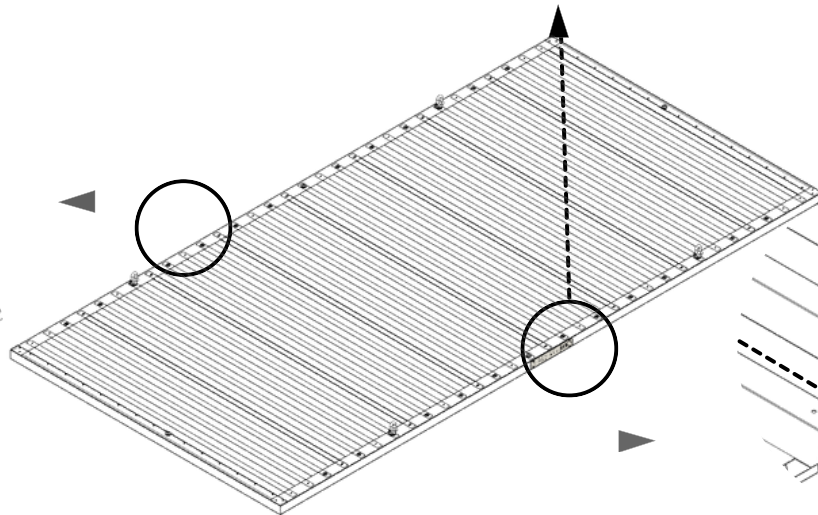

2

3

3.1

4

4.1

 422 KG	 1640 MM	Model Code: 40.110.420 Production Tracking Code: /X09.1.40.420    9001 14001 50001	 	
---	--	---	---	---

5

6