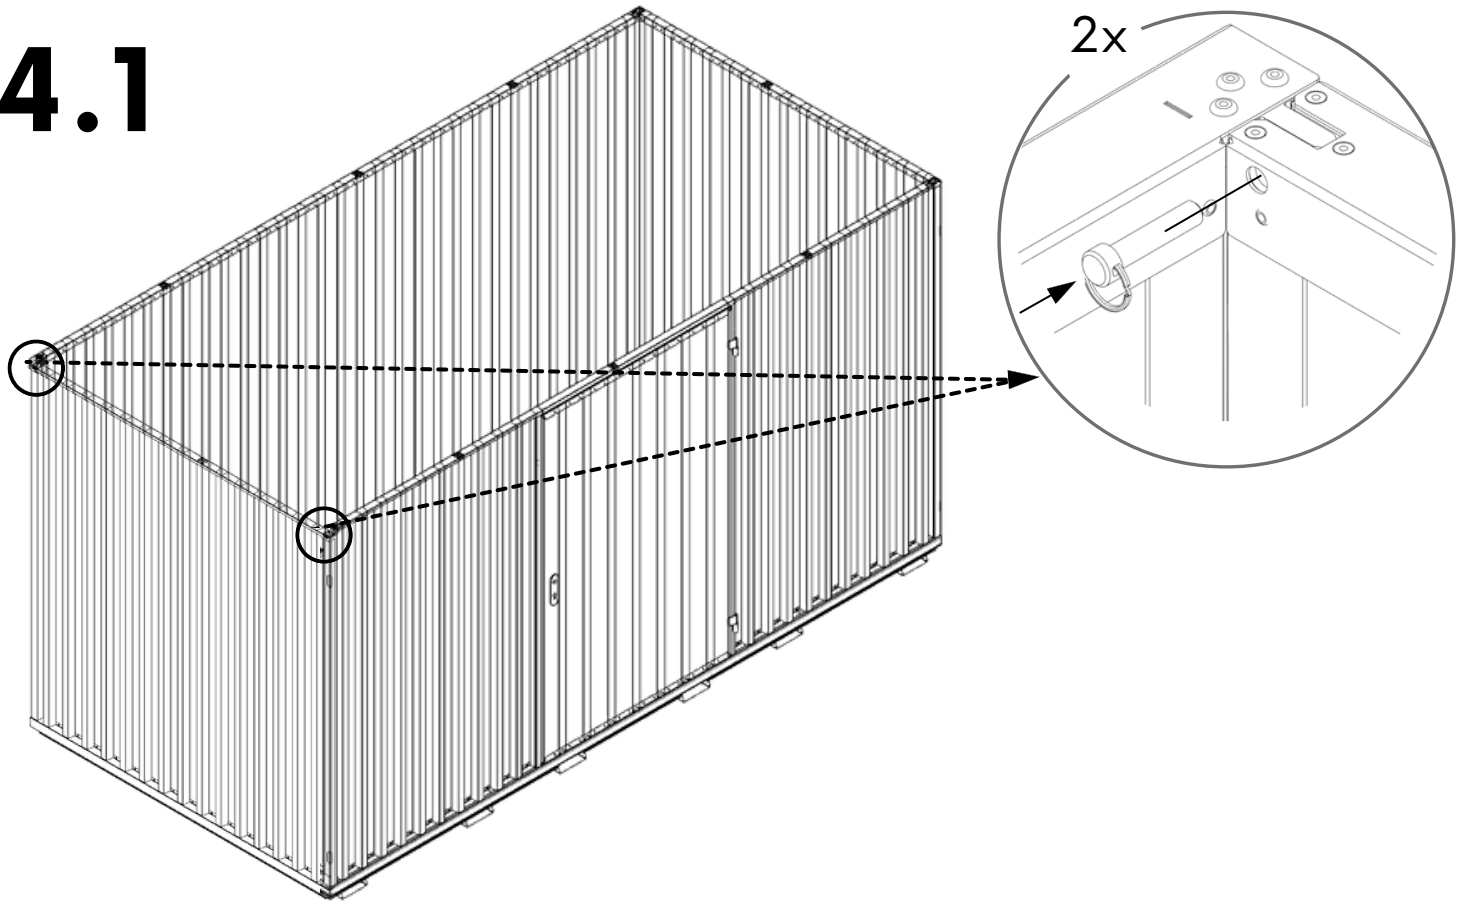

2

3

3.1

4

4.1

 422 KG	 1640 MM	Model Code: 40.110.420 Production Tracking Code: /X09.1.40.420    9001 14001 50001	 	
---	--	---	---	---

5

6