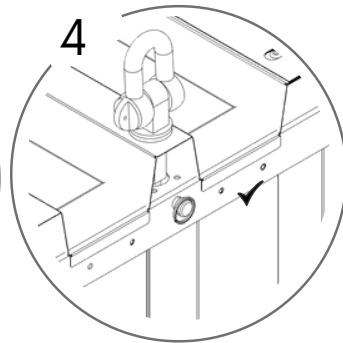

2

3

3.1

4

4.1

 422 KG	 1640 MM	Model Code: 40.110.420 Production Tracking Code: /X09.1.40.420    9001 14001 50001	 	
---	--	---	---	---

5

6