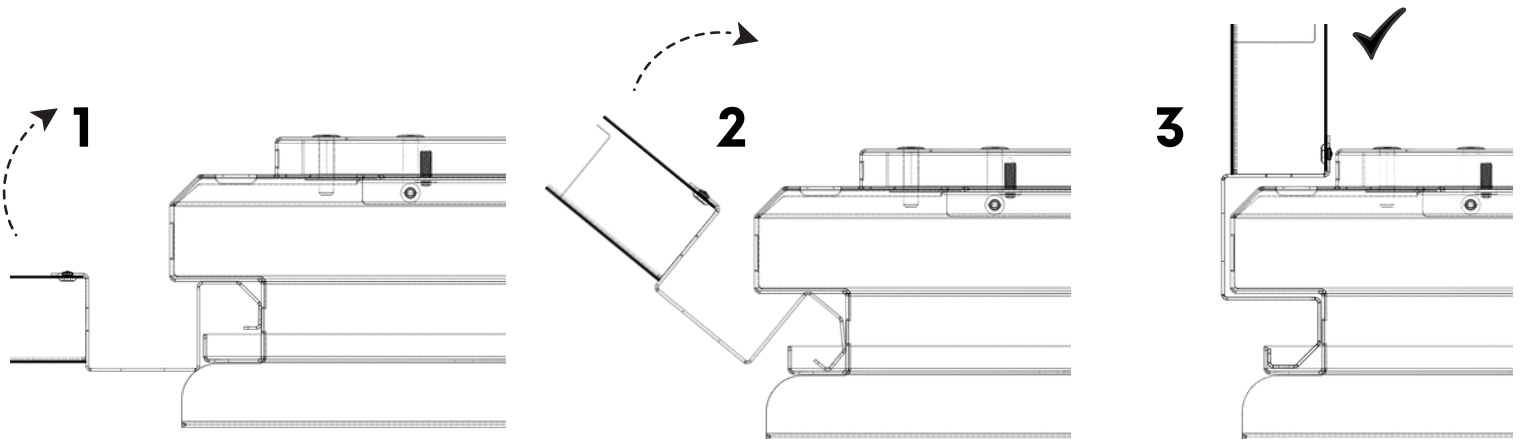

PRODUCT CODE: 40.110.420

prefabase
Quick Build Solutions

Instructions and User Guide

12x

1x

1x

1x

1

2

3

3.1

4

4.1

 422 KG	 1640 MM	Model Code: 40.110.420 Production Tracking Code: /X09.1.40.420    9001 14001 50001	 	
---	--	---	---	---

5

6