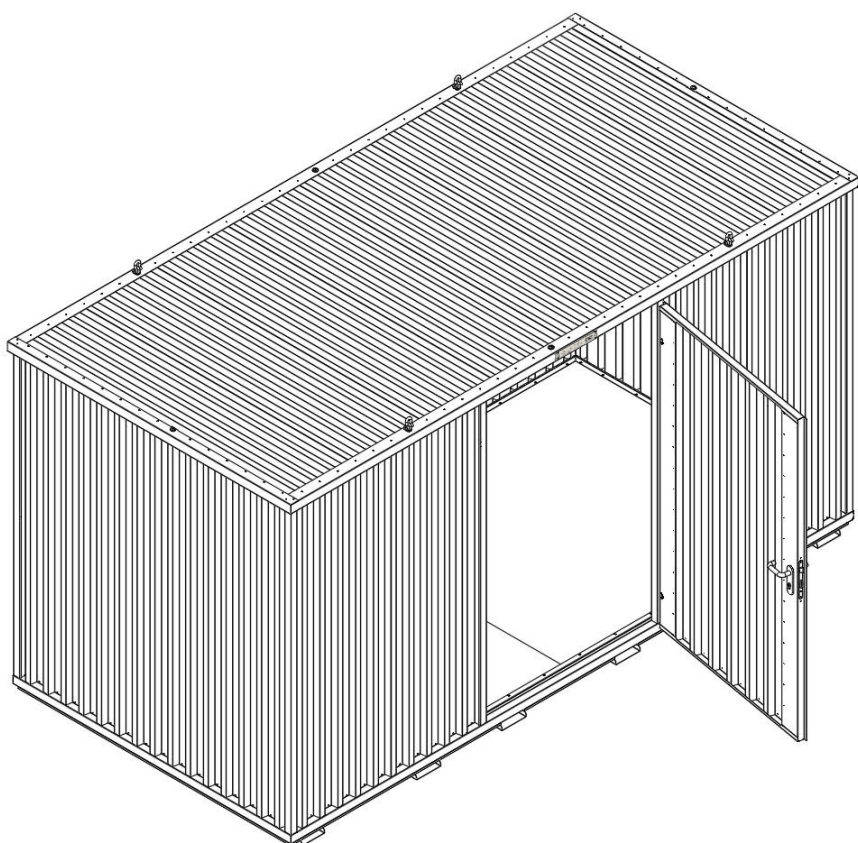

PRODUCT CODE: 40.110.420

prefabase
Quick Build Solutions

Instructions and User Guide

12x

1x

1x

1x

1

2

3

3.1

4

4.1

 422 KG	 1640 MM	Model Code: 40.110.420 Production Tracking Code: /X09.1.40.420    9001 14001 50001	 	
---	--	---	---	---

5

6