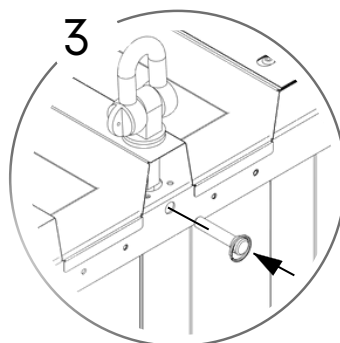

2

3

3.1

4

4.1

 422 KG	 1640 MM	Model Code: 40.110.420 Production Tracking Code: /X09.1.40.420    9001 14001 50001	 	
---	--	---	---	---

5

6