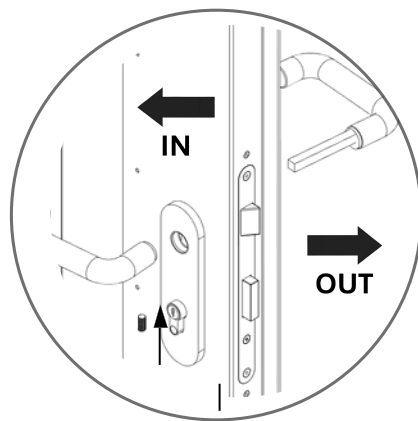

2

3

3.1

4

4.1

 422 KG	 1640 MM	Model Code: 40.110.420 Production Tracking Code: /X09.1.40.420    9001 14001 50001	 	
---	--	---	---	---

5

6