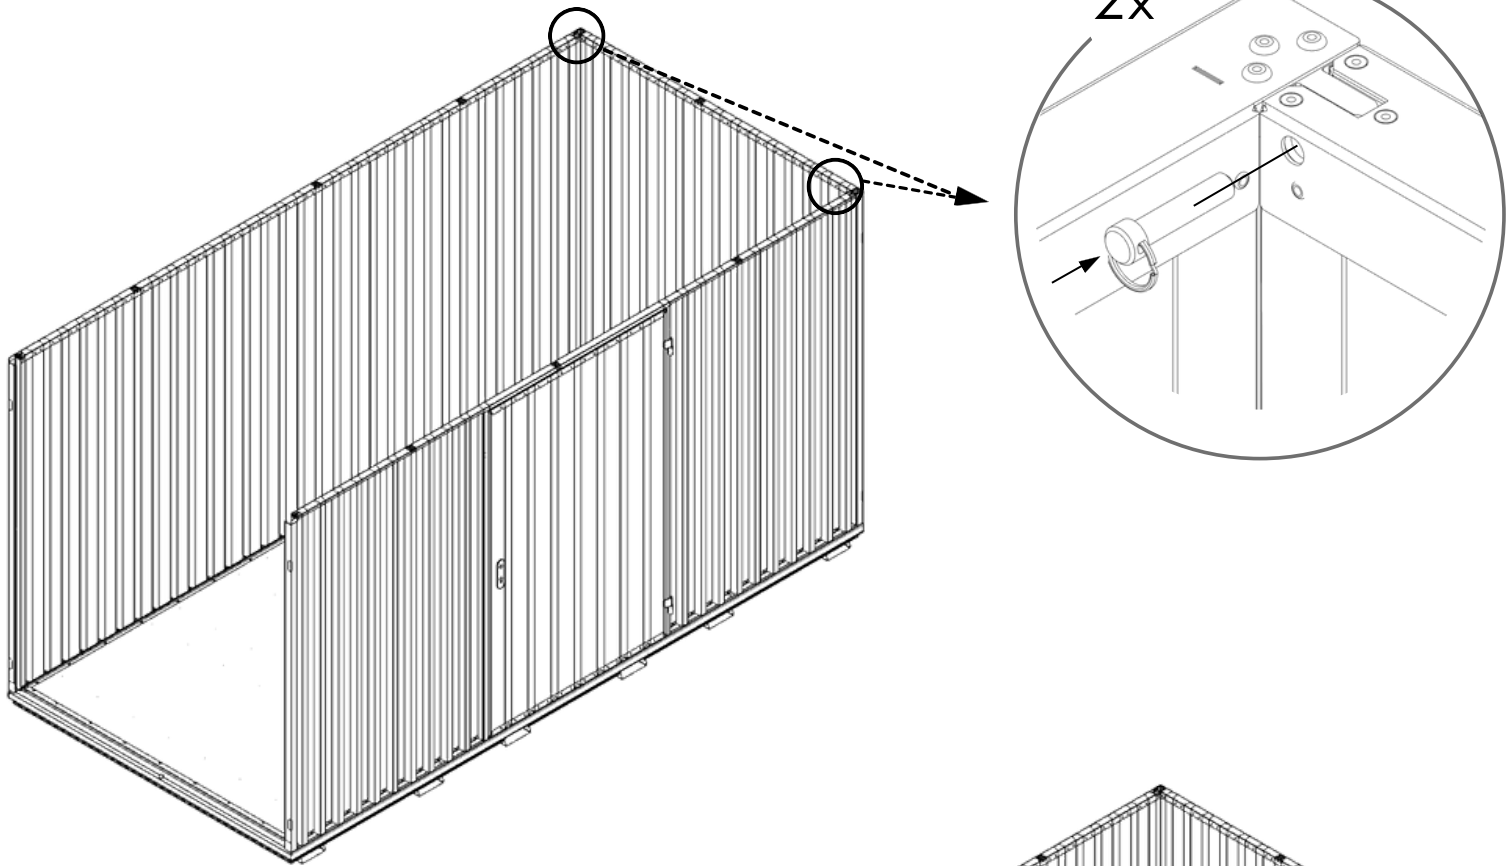

PRODUCT CODE: 40.110.420

prefabase
Quick Build Solutions

Instructions and User Guide

12x

1x

1x

1x

1

2

3

3.1

4

4.1

 422 KG	 1640 MM	Model Code: 40.110.420 Production Tracking Code: /X09.1.40.420    9001 14001 50001	 	
---	--	---	---	---

5

6