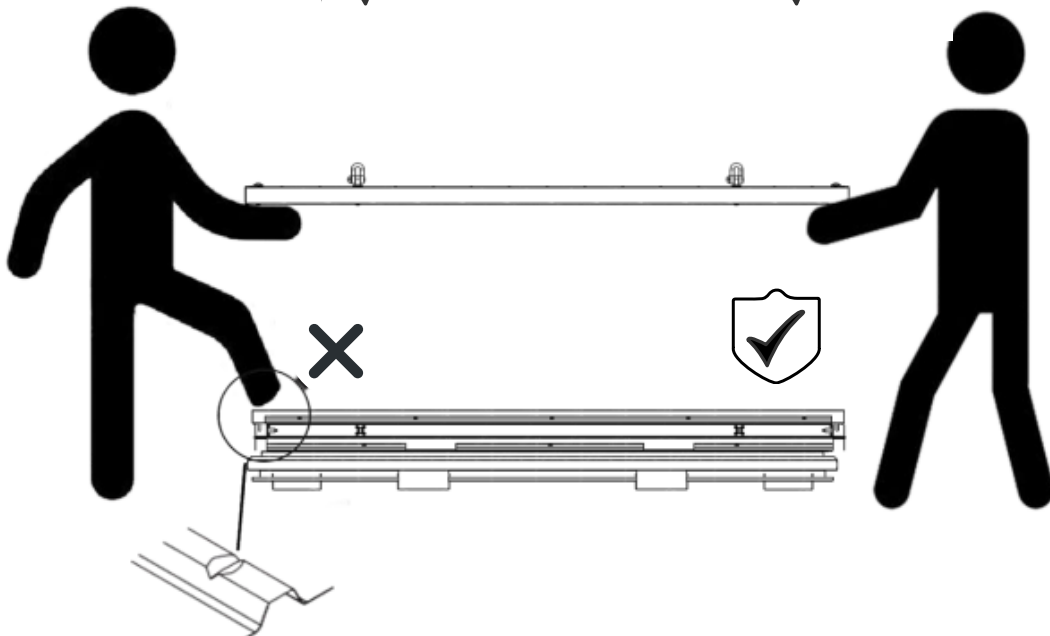

PRODUCT CODE: 40.110.420

prefabase
Quick Build Solutions

Instructions and User Guide