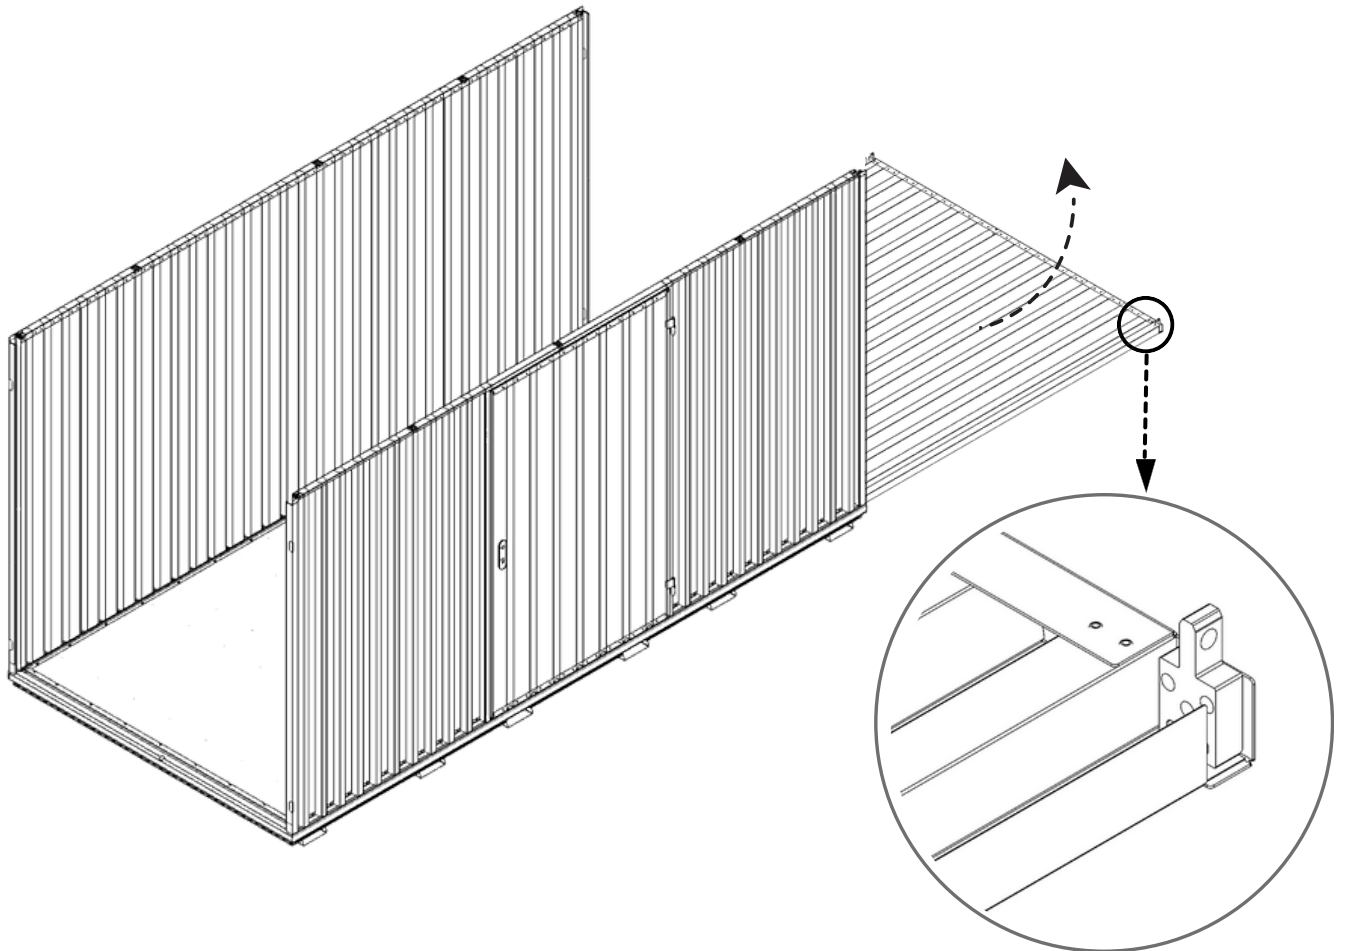

PRODUCT CODE: 40.110.420

prefabase
Quick Build Solutions

Instructions and User Guide

12x

1x

1x

1x

1

2

3

3.1

4

4.1

 422 KG	 1640 MM	Model Code: 40.110.420 Production Tracking Code: /X09.1.40.420    9001 14001 50001	 	
---	--	---	---	---

5

6