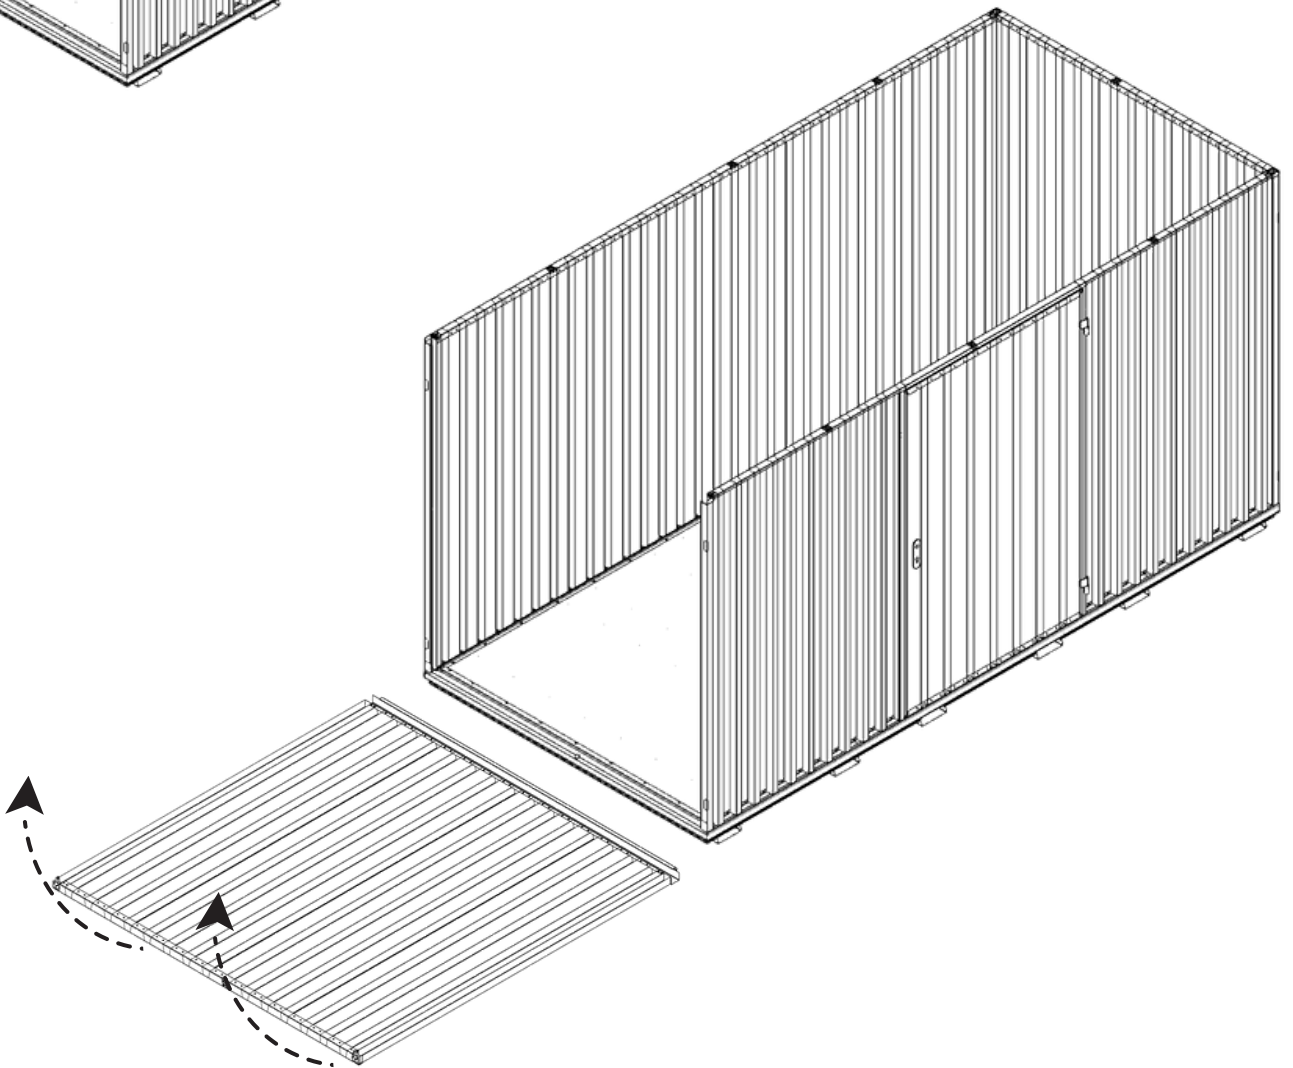

2

3

3.1

4

4.1

 422 KG	 1640 MM	Model Code: 40.110.420 Production Tracking Code: /X09.1.40.420    9001 14001 50001	 	
---	--	---	---	---

5

6