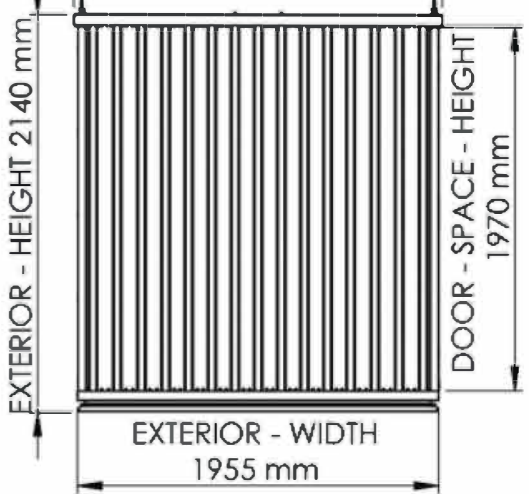

EXTERIOR - WIDTH
1990 mm

EXTERIOR - LENGHT 4990 mm

INSIDE - LENGHT 4860 mm

Product Code: 50.110.420