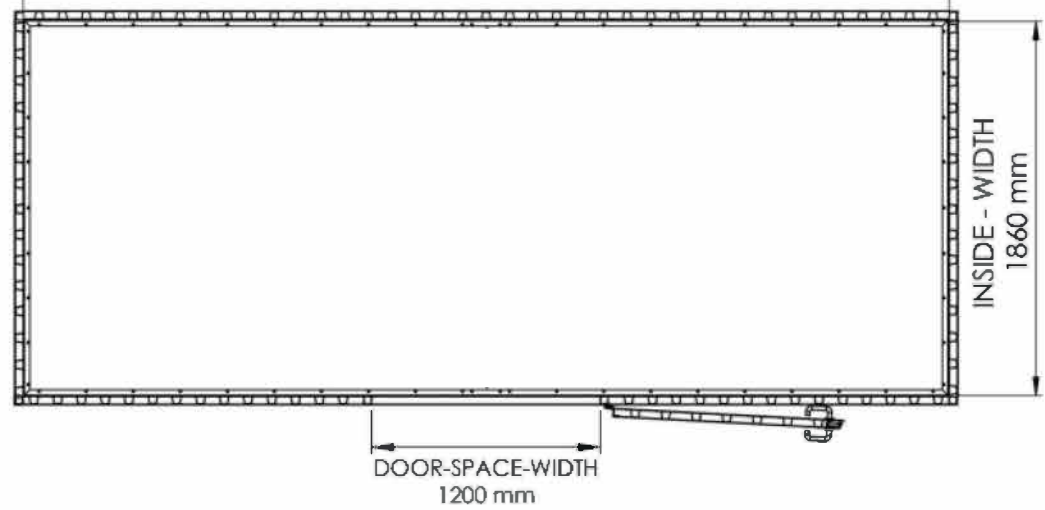

EXTERIOR - WIDTH
1990 mm

EXTERIOR - LENGHT 4990 mm

INSIDE - LENGHT 4860 mm

Product Code: 50.110.420