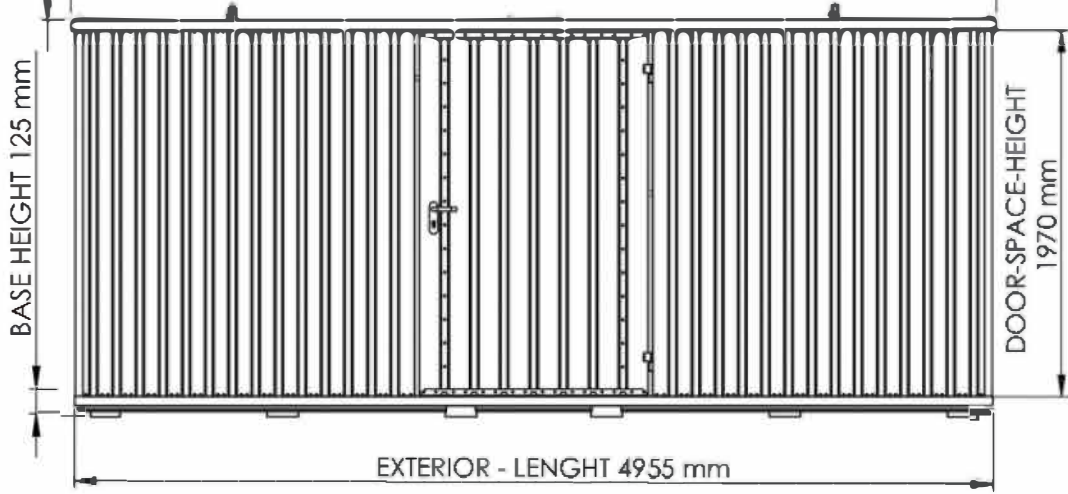

EXTERIOR - WIDTH
1990 mm

EXTERIOR - LENGHT 4990 mm

INSIDE - LENGHT 4860 mm

Product Code: 50.110.420