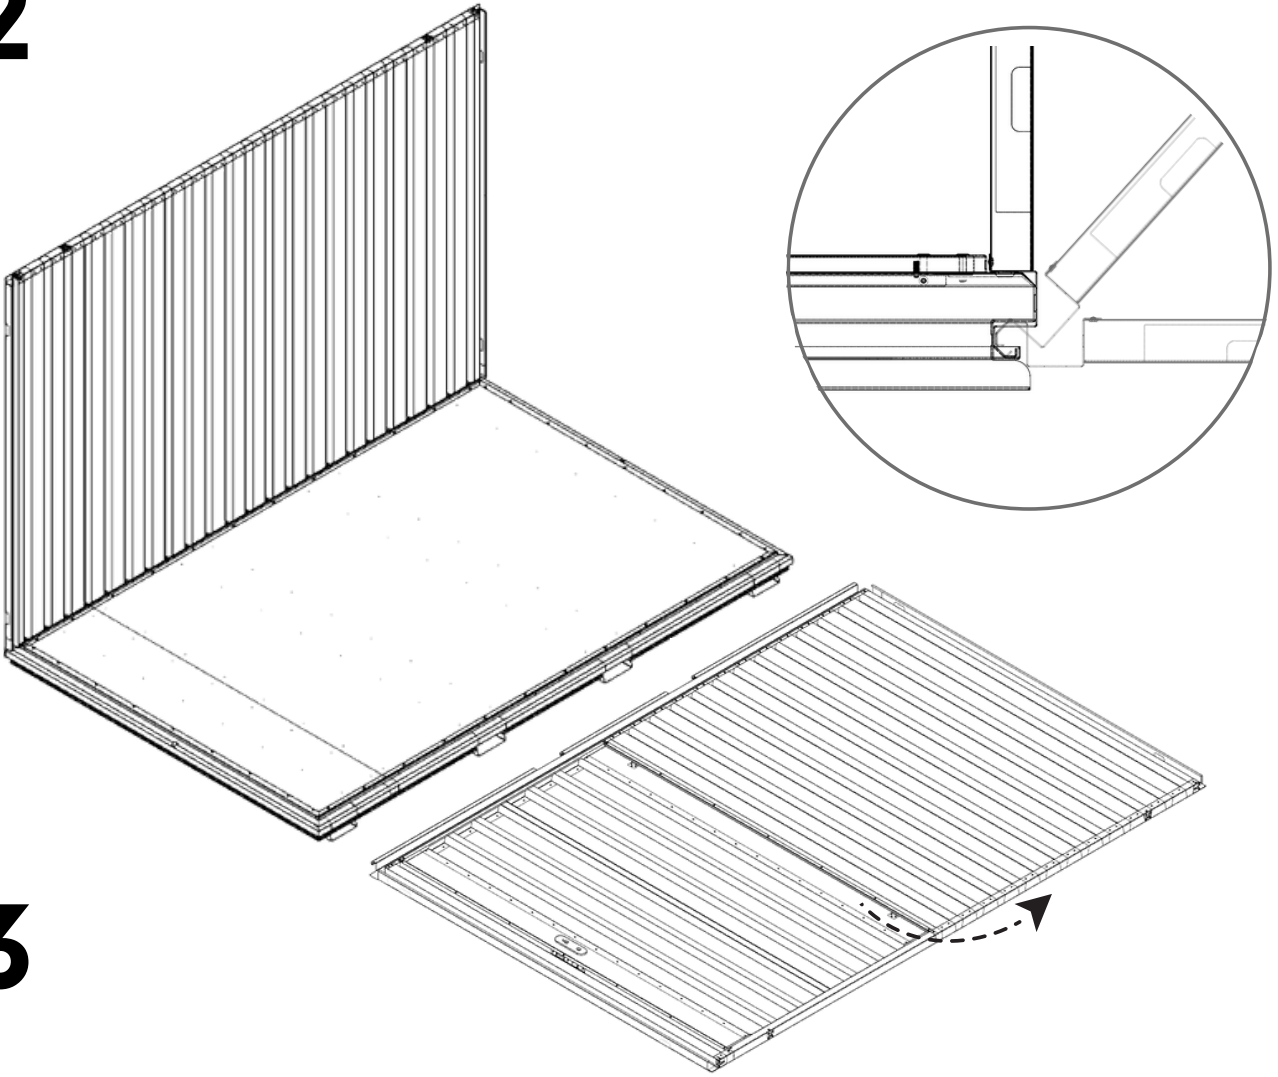

61.101
4x

10x

1x

1x

1x

1

2

3

3.1

4

4.1

 336 KG	 1640 MM	Model Code: 30.110.450 Production Tracking Code:/X09.1.30.450  9001  14001  50001	 	
---	--	---	---	---

5

6

7