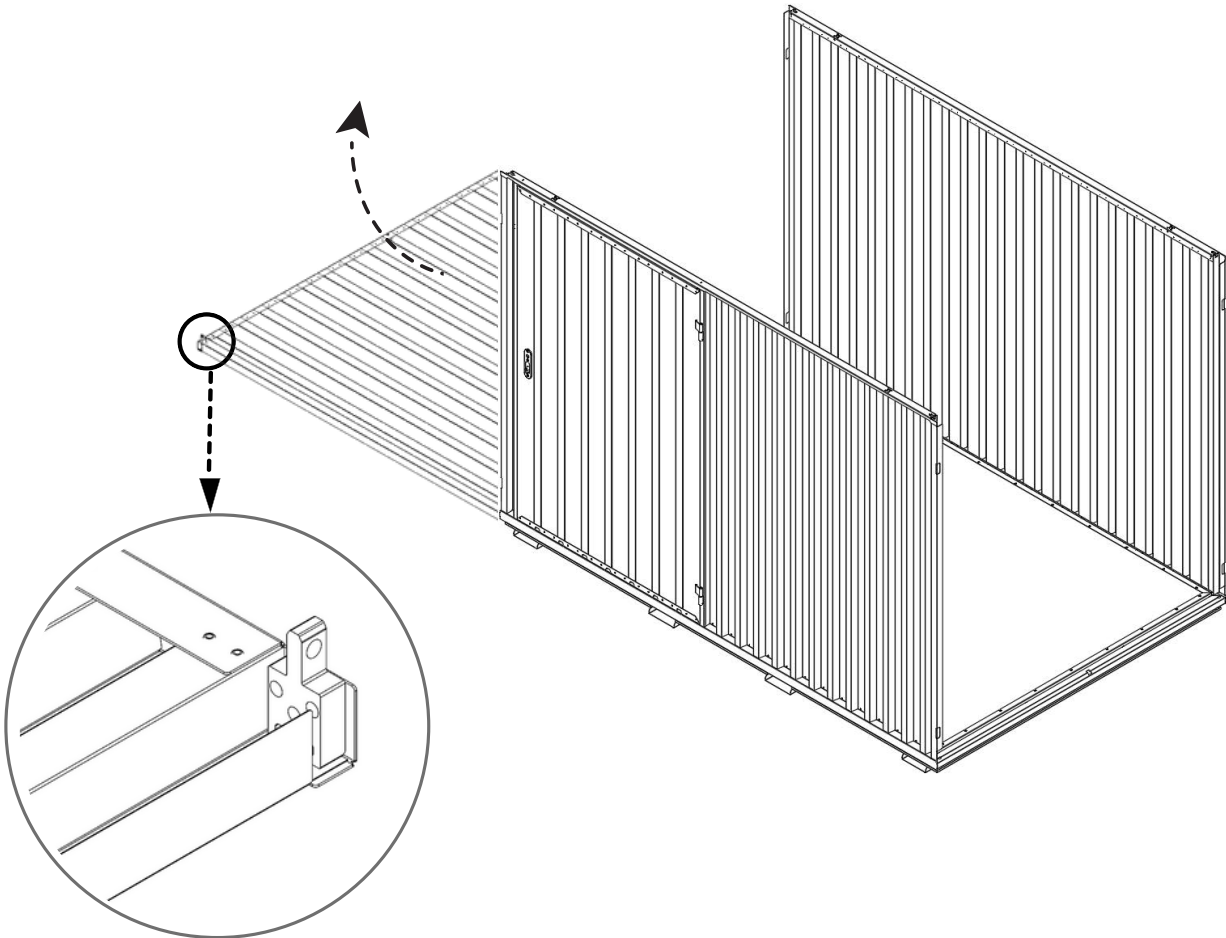

3.1

4

4.1

 336 KG	 1640 MM	Model Code: 30.110.450 Production Tracking Code:/X09.1.30.450  9001  14001  50001	 	
---	--	---	---	---

5

6

7