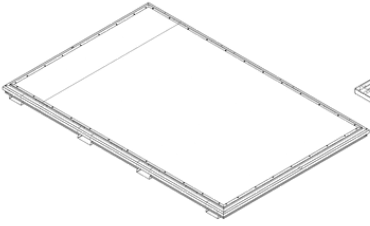

PRODUCT CODE: 30.110.450

prefabase
Quick Build Solutions

Instructions and User Guide

30.0110
1x

30.0510
1x

30.0410
1x

30.0450
1x

0310
2x

61.101
4x

10x

1x

1x

1x

1

2

3

3.1

4

4.1

 336 KG	 1640 MM	Model Code: 30.110.450 Production Tracking Code:/X09.1.30.450  9001  14001  50001	 	
---	--	---	---	---

5

6

7