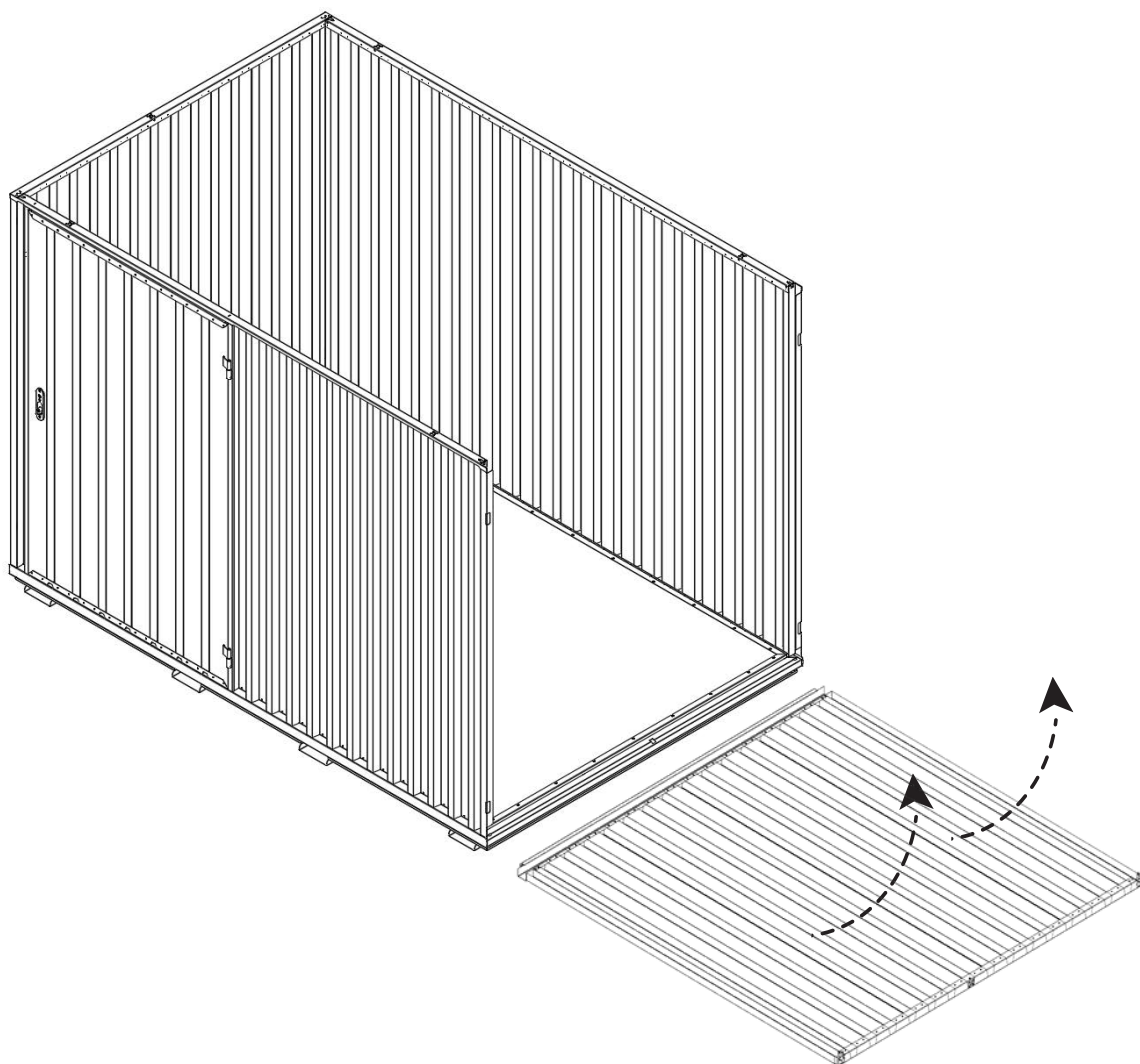

61.101
4x

10x

1x

1x

1x

1

2

3

3.1

4

4.1

 336 KG	 1640 MM	Model Code: 30.110.450 Production Tracking Code:/X09.1.30.450  9001  14001  50001	 	
---	--	---	---	---

5

6

7