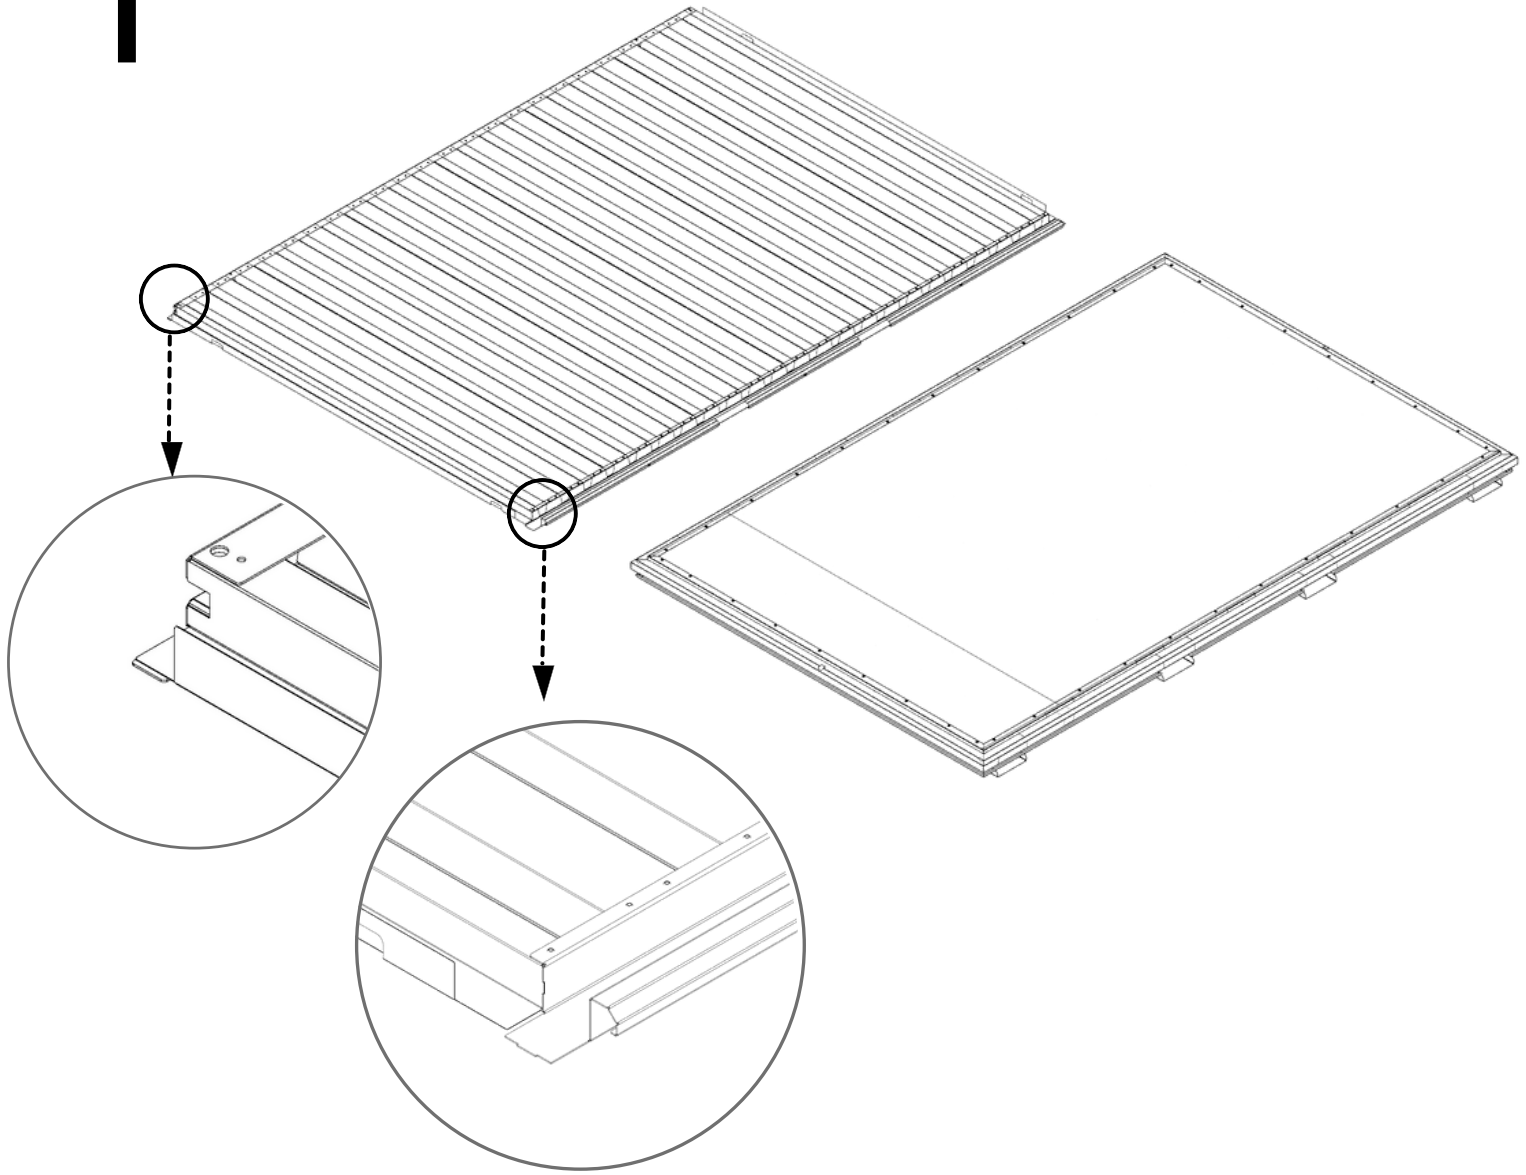

61.101
4x

10x

1x

1x

1x

1

2

3

3.1

4

4.1

 336 KG	 1640 MM	Model Code: 30.110.450 Production Tracking Code:/X09.1.30.450  9001  14001  50001	 	
---	--	---	---	---

5

6

7