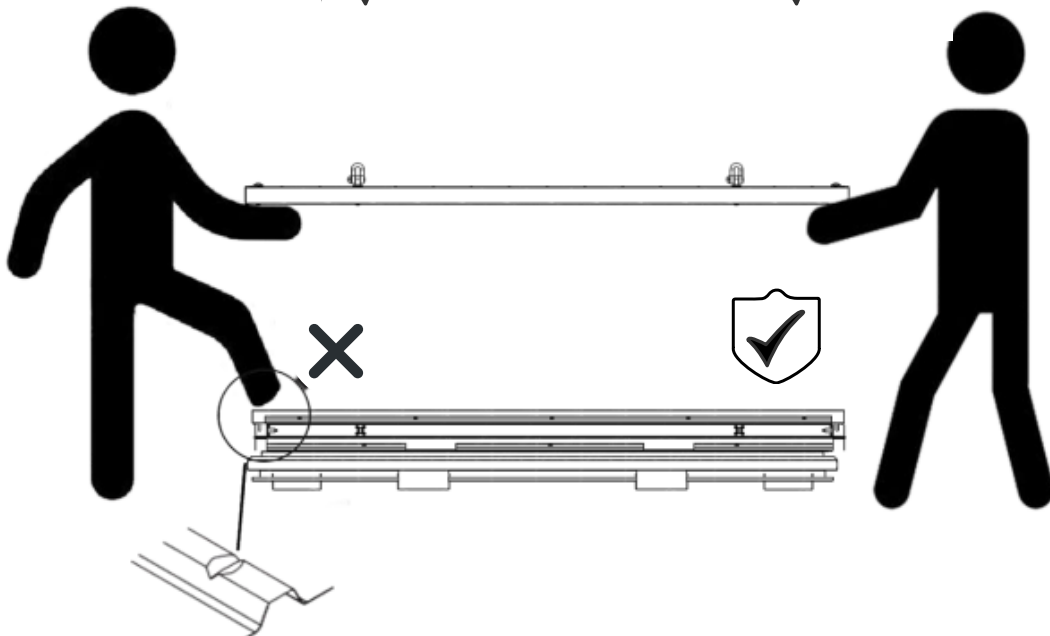

PRODUCT CODE: 30.110.450

prefabase
Quick Build Solutions

Instructions and User Guide

30.0110
1x

30.0510
1x

30.0410
1x

30.0450
1x

0310
2x