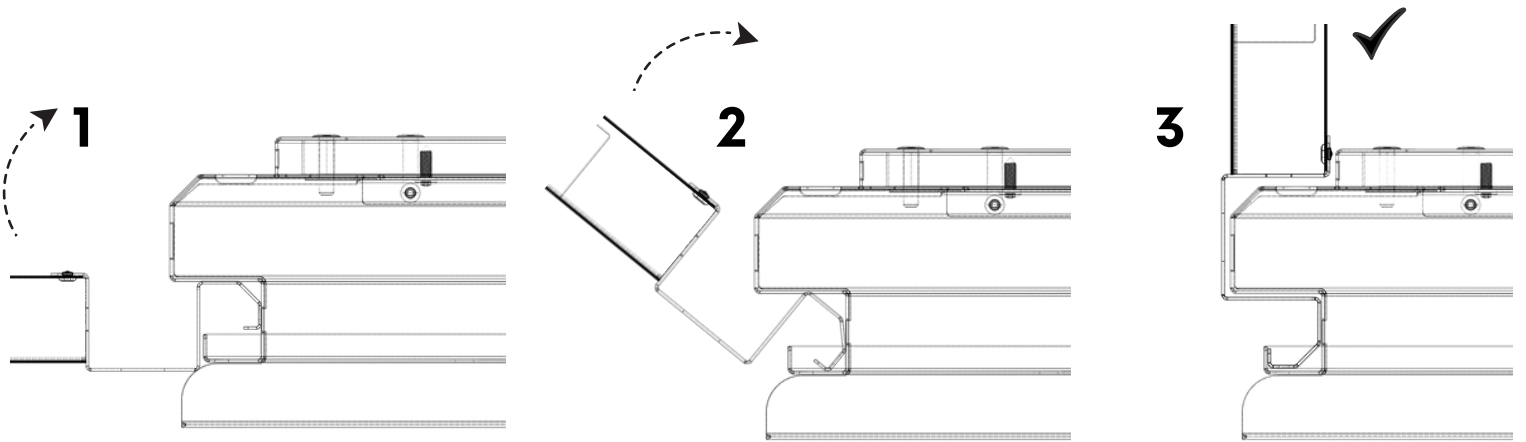

61.101
4x

10x

1x

1x

1x

1

2

3

3.1

4

4.1

 336 KG	 1640 MM	Model Code: 30.110.450 Production Tracking Code:/X09.1.30.450  9001  14001  50001	 	
---	--	---	---	---

5

6

7