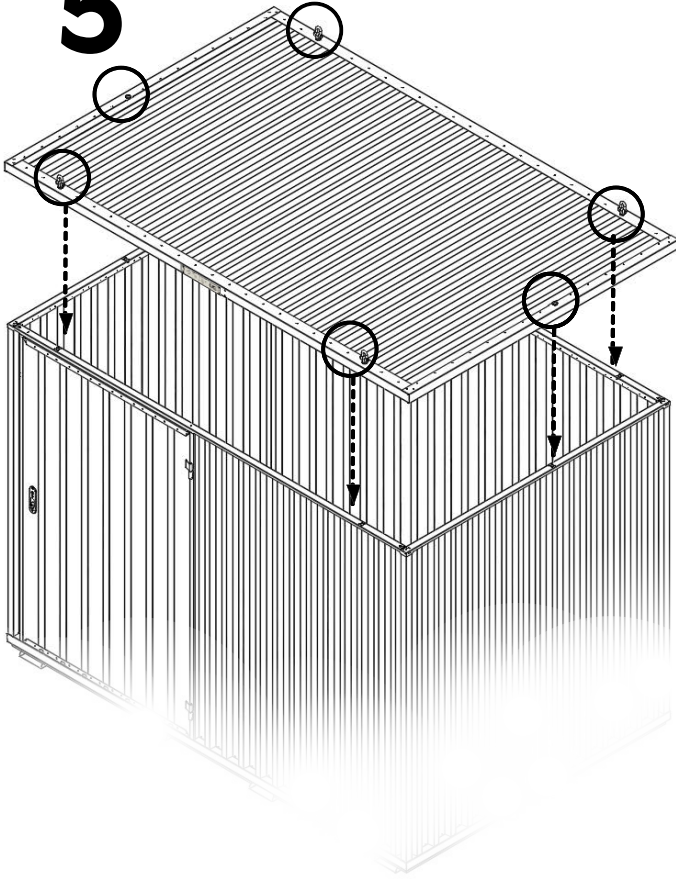

3.1

4

4.1

 336 KG	 1640 MM	Model Code: 30.110.450 Production Tracking Code:/X09.1.30.450  9001  14001  50001	 	
---	--	---	---	---

5

6

7