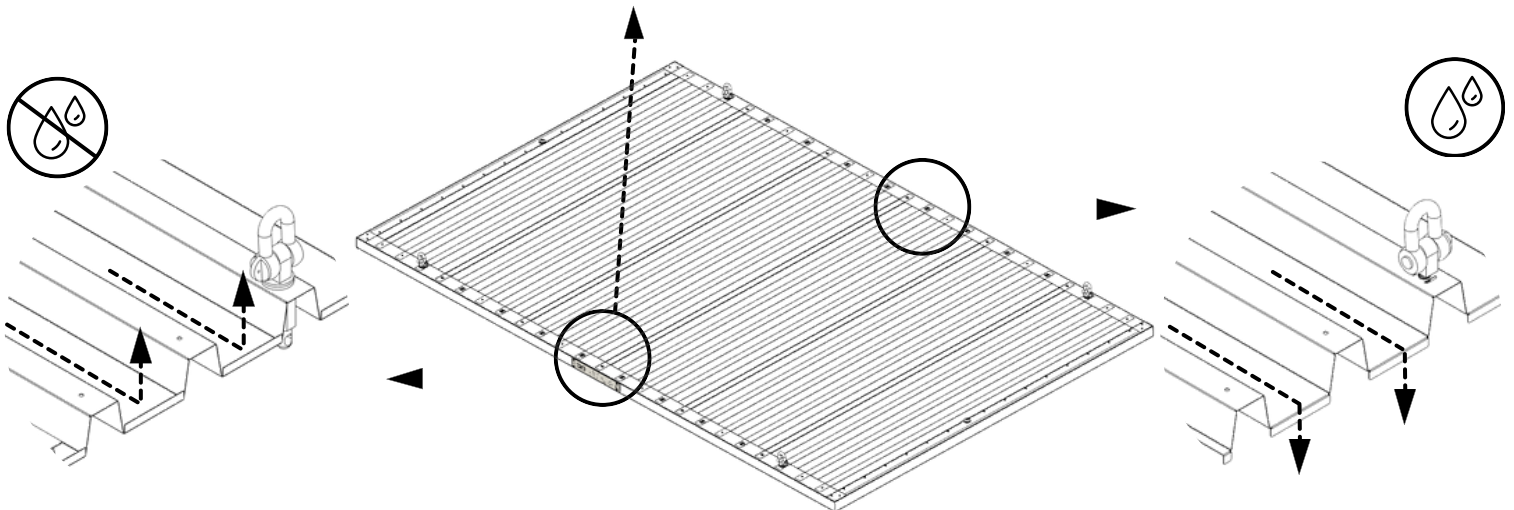

3.1

4

4.1

 336 KG	 1640 MM	Model Code: 30.110.450 Production Tracking Code:/X09.1.30.450  9001  14001  50001	 	
---	--	---	---	---

5

6

7