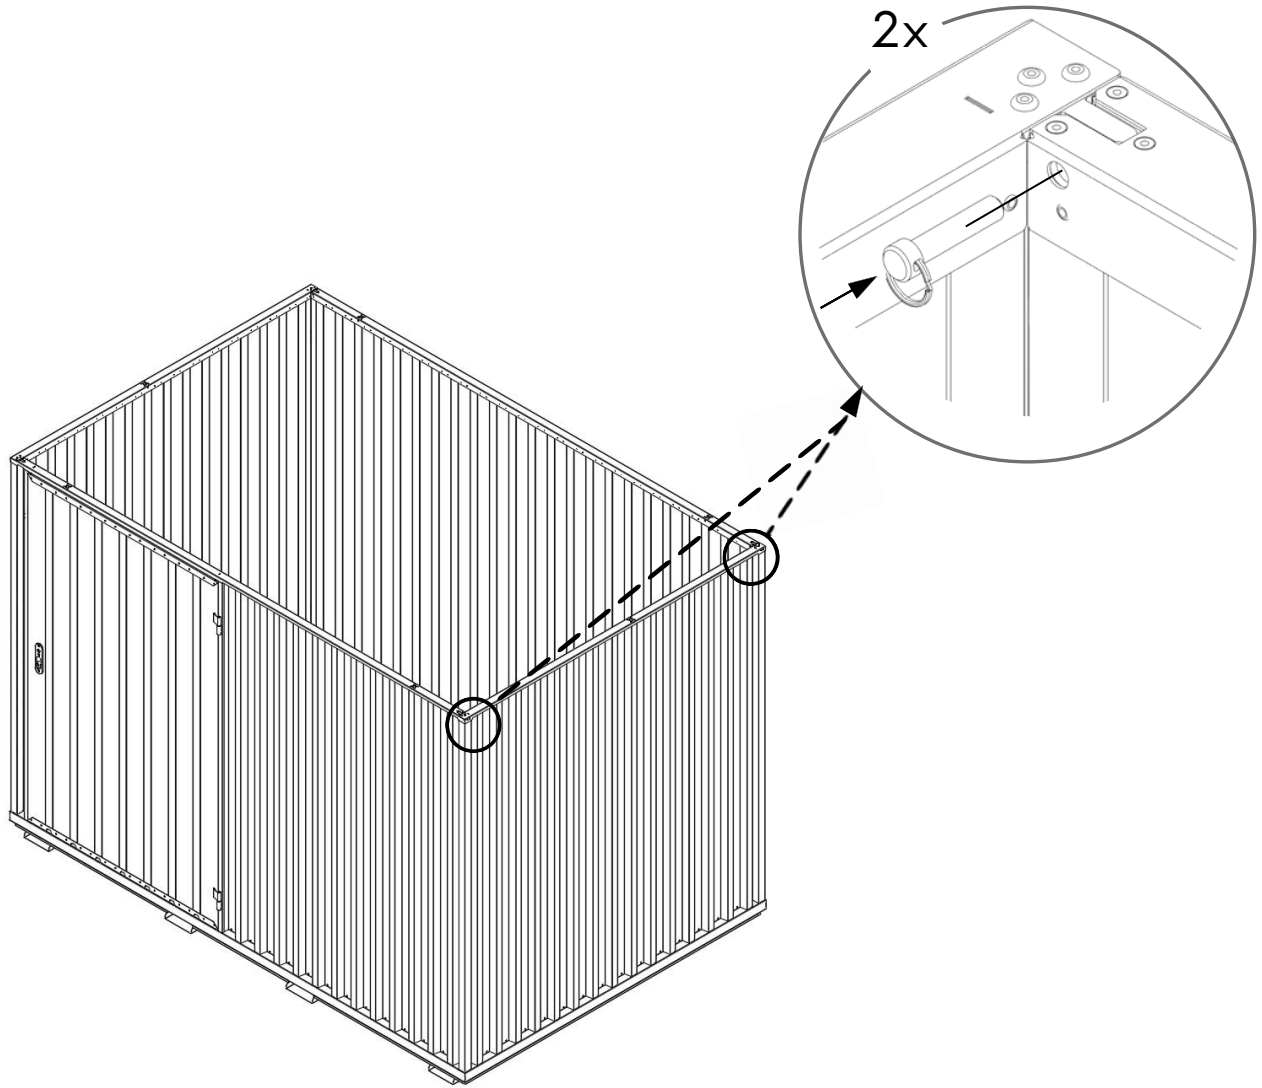

3.1

4

4.1

 336 KG	 1640 MM	Model Code: 30.110.450 Production Tracking Code:/X09.1.30.450  9001  14001  50001	 	
---	--	---	---	---

5

6

7