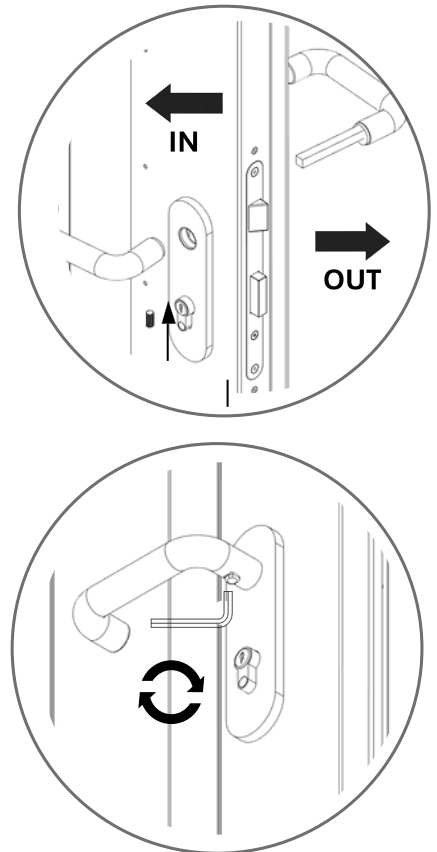

3.1

4

4.1

 336 KG	 1640 MM	Model Code: 30.110.450 Production Tracking Code:/X09.1.30.450  9001  14001  50001	 	
---	--	---	---	---

5

6

7