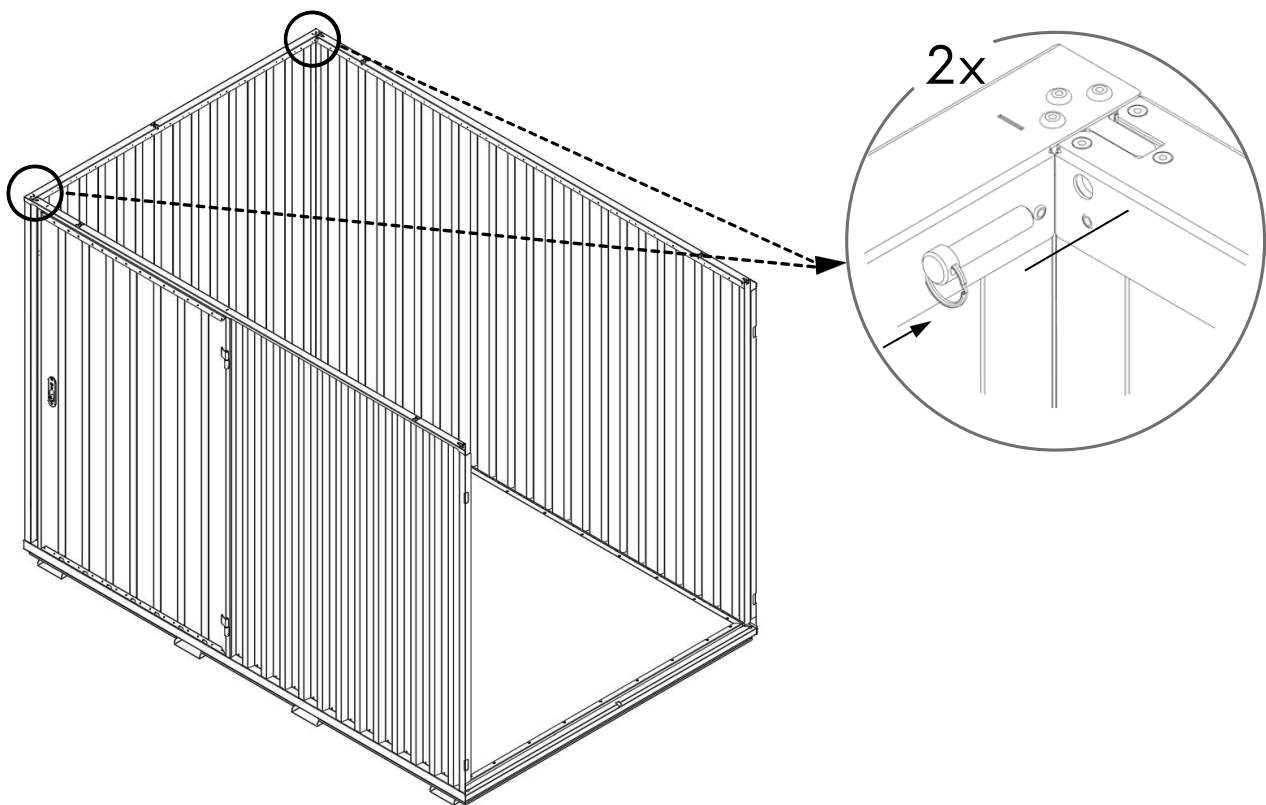

3.1

4

4.1

 336 KG	 1640 MM	Model Code: 30.110.450 Production Tracking Code:/X09.1.30.450  9001  14001  50001	 	
---	--	---	---	---

5

6

7