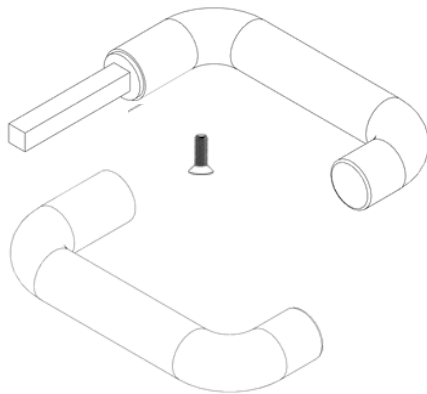

PRODUCT CODE: 30.110.450

prefabase
Quick Build Solutions

Instructions and User Guide

30.0110
1x

30.0510
1x

30.0410
1x

30.0450
1x

0310
2x

61.101
4x

10x

1x

1x

1x

1

2

3

3.1

4

4.1

 336 KG	 1640 MM	Model Code: 30.110.450 Production Tracking Code:/X09.1.30.450  9001  14001  50001	 	
---	--	---	---	---

5

6

7