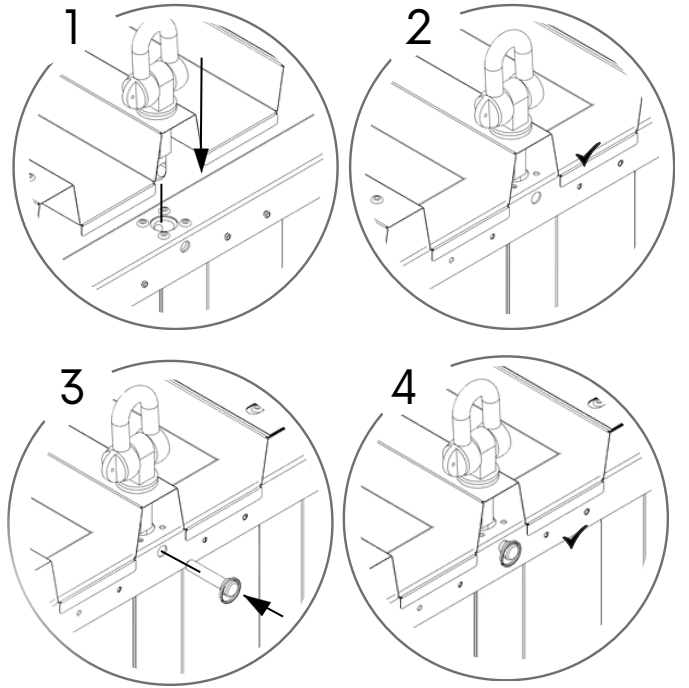

3.1

4

4.1

 336 KG	 1640 MM	Model Code: 30.110.450 Production Tracking Code:/X09.1.30.450  9001  14001  50001	 	
---	--	---	---	---

5

6

7