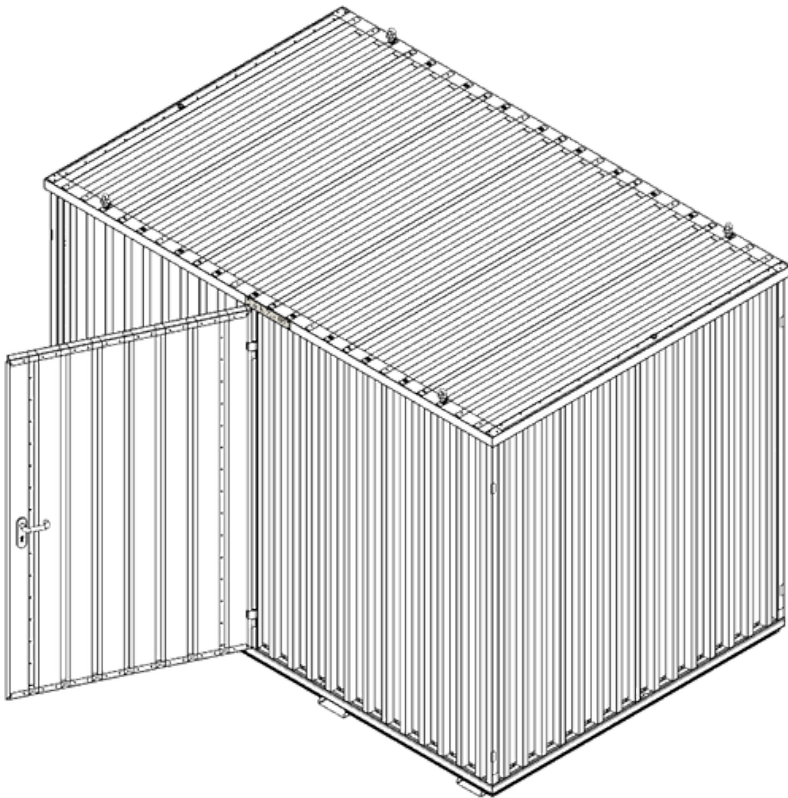

PRODUCT CODE: 30.110.450

prefabase
Quick Build Solutions

Instructions and User Guide

30.0110
1x

30.0510
1x

30.0410
1x

30.0450
1x

0310
2x

3.1

4

4.1

 336 KG	 1640 MM	Model Code: 30.110.450 Production Tracking Code:/X09.1.30.450  9001  14001  50001	 	
---	--	---	---	---

5

6

7