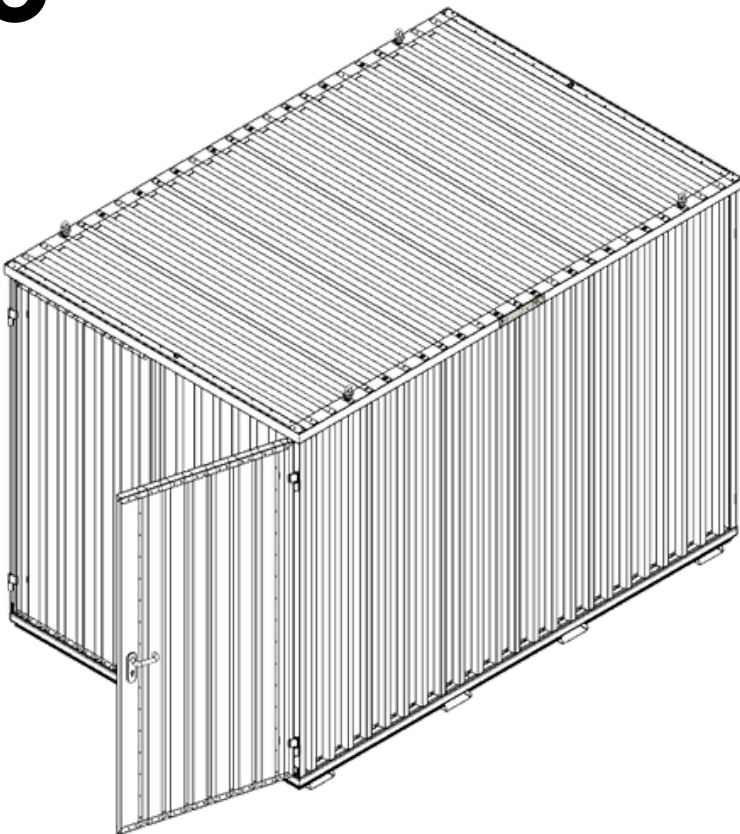

PRODUCT CODE: 30.110.320.331

prefabase
Quick Build Solutions

Instructions and User Guide

30.0110
1x

30.0410
2x

0210/0320
1x

0230/0220/0330
1x

30.0510
1x

3.1

4

5

6

7