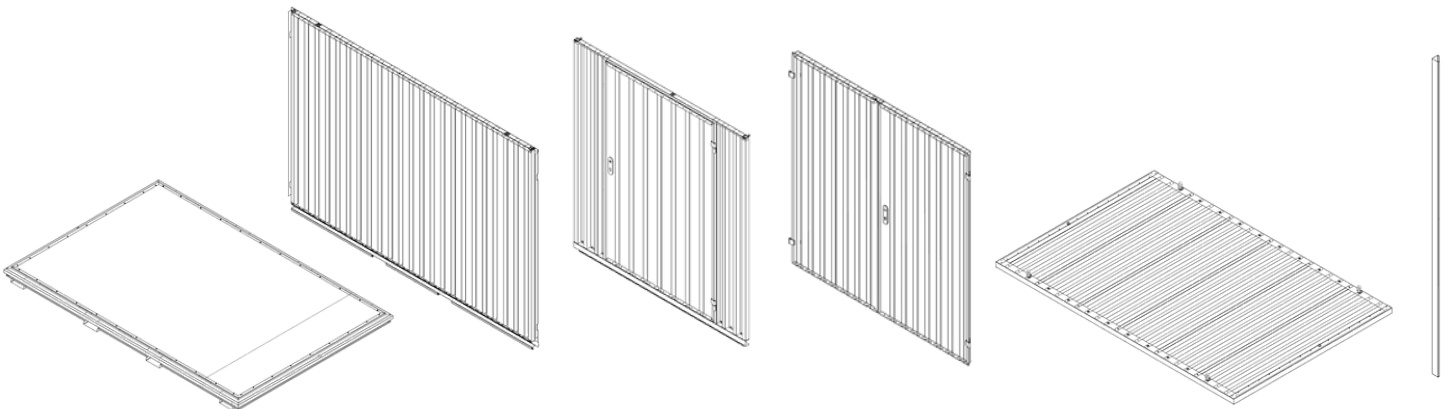

PRODUCT CODE: 30.110.320.331

prefabase
Quick Build Solutions

Instructions and User Guide

30.0110
1x

30.0410
2x

0210/0320
1x

0230/0220/0330
1x

30.0510
1x

0099.61.101
2x

10x

2x

1x

2x

1

2

3