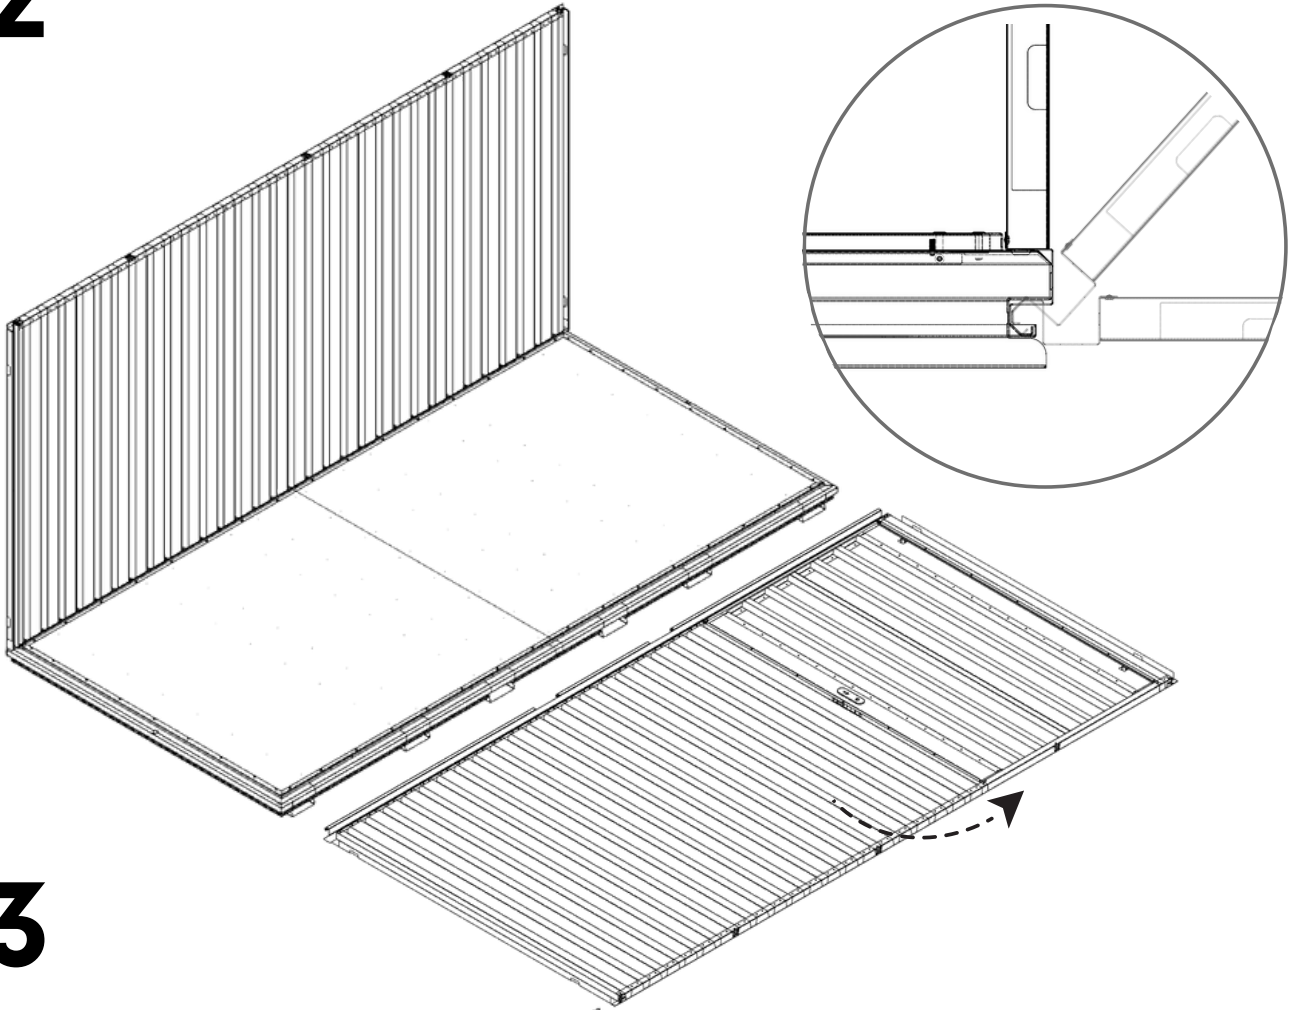

61.101
4x

12x

1x

1x

1x

1

2

3

3.1

4

4.1

 422 KG	 1640 MM	Model Code: 40.110.440 Production Tracking Code: /X09.1.40.440  9001  14001  50001	 	
---	--	--	---	---

5

6

7