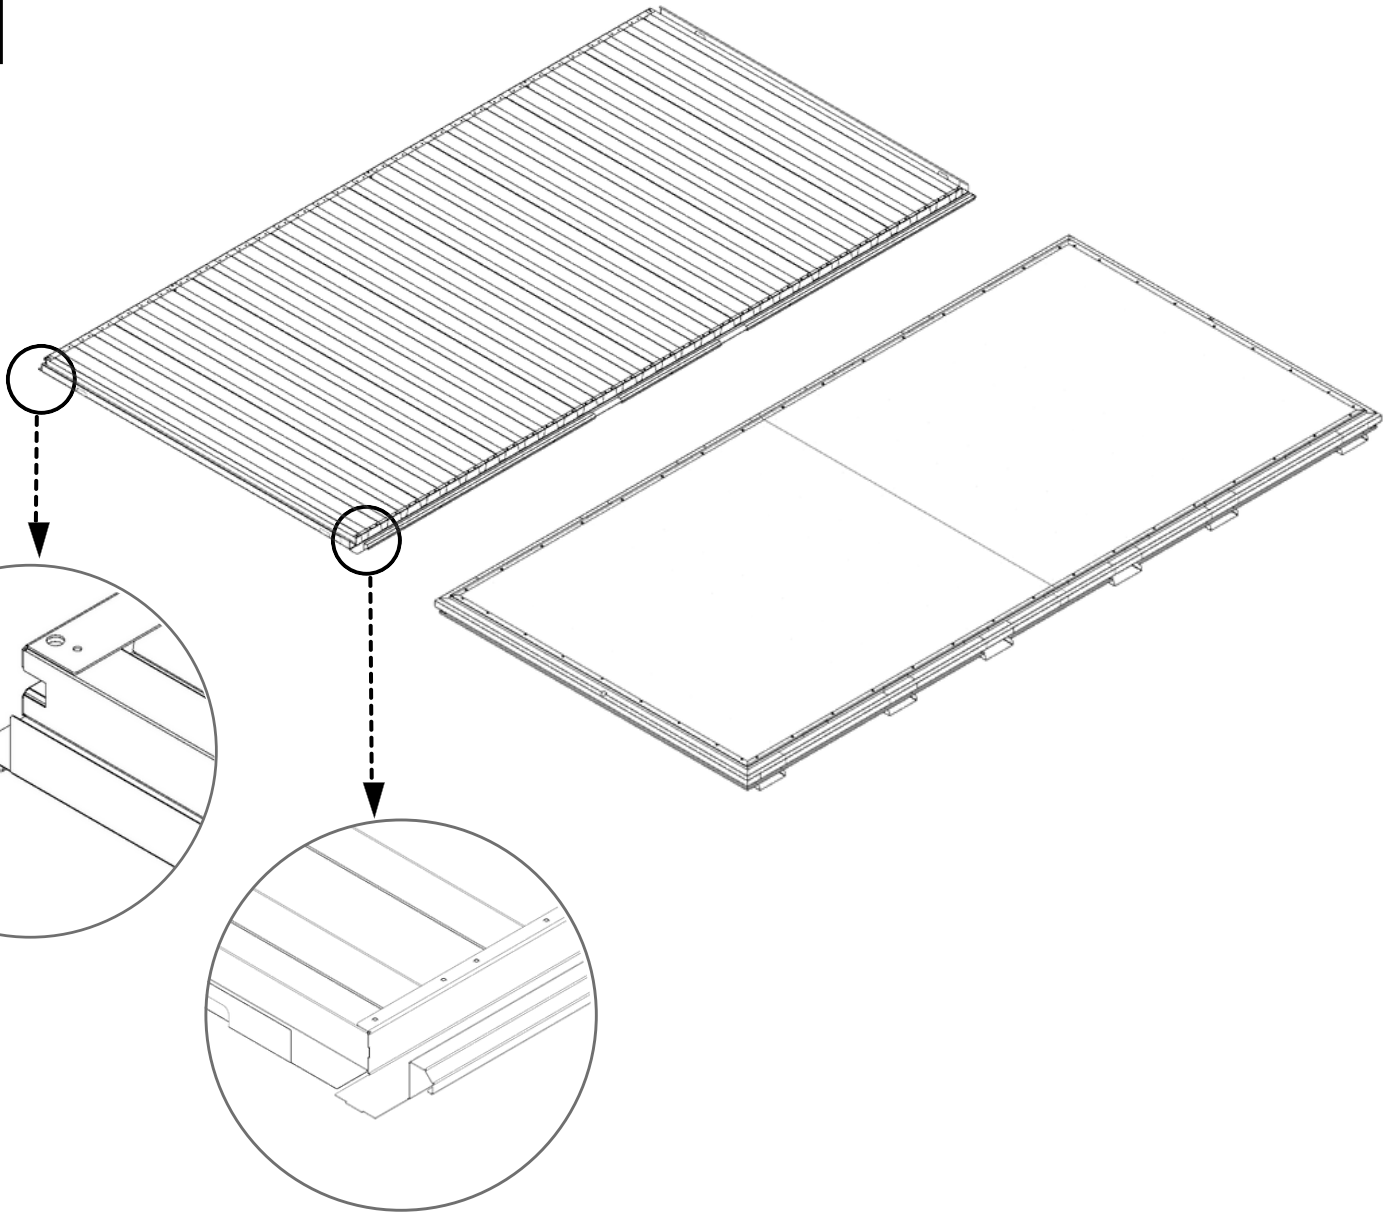

61.101
4x

12x

1x

1x

1x

1

2

3

3.1

4

4.1

 422 KG	 1640 MM	Model Code: 40.110.440 Production Tracking Code: /X09.1.40.440  9001  14001  50001	 	
---	--	--	---	---

5

6

7