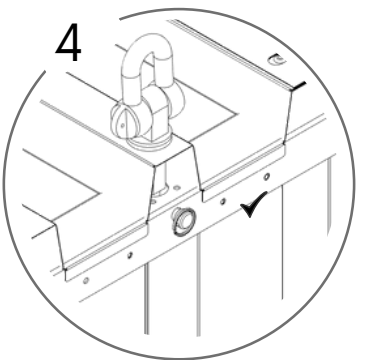

3.1

4

4.1

 422 KG	 1640 MM	Model Code: 40.110.440 Production Tracking Code: /X09.1.40.440  9001  14001  50001	 	
---	--	--	---	---

5

6

7