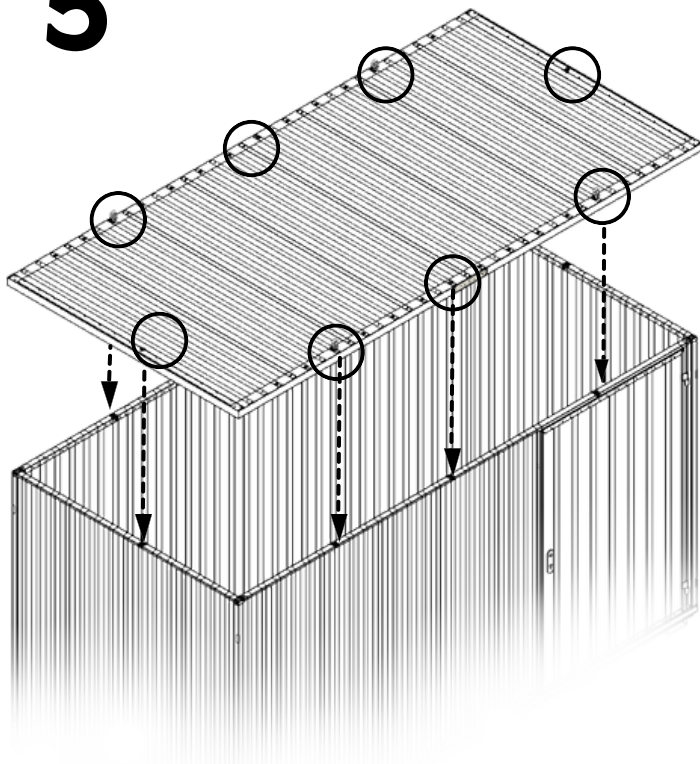

3.1

4

4.1

 422 KG	 1640 MM	Model Code: 40.110.440 Production Tracking Code: /X09.1.40.440  9001  14001  50001	 	
---	--	--	---	---

5

6

7