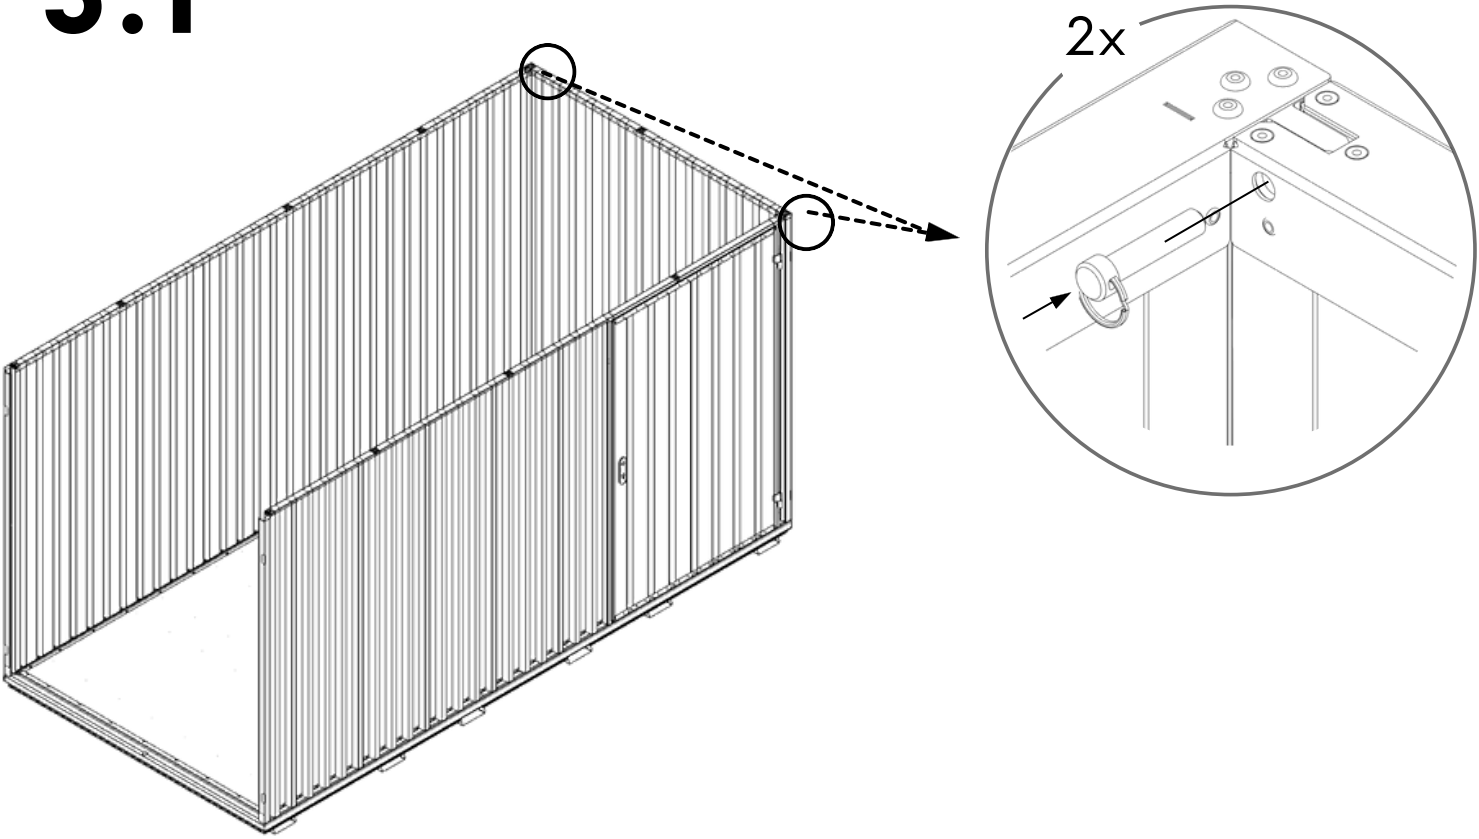

3.1

4

4.1

 422 KG	 1640 MM	Model Code: 40.110.440 Production Tracking Code: /X09.1.40.440  9001  14001  50001	 	
---	--	--	---	---

5

6

7