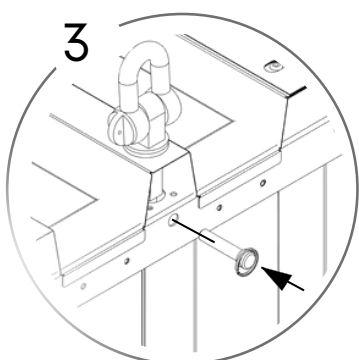

3.1

4

4.1

 422 KG	 1640 MM	Model Code: 40.110.440 Production Tracking Code: /X09.1.40.440  9001  14001  50001	 	
---	--	--	---	---

5

6

7