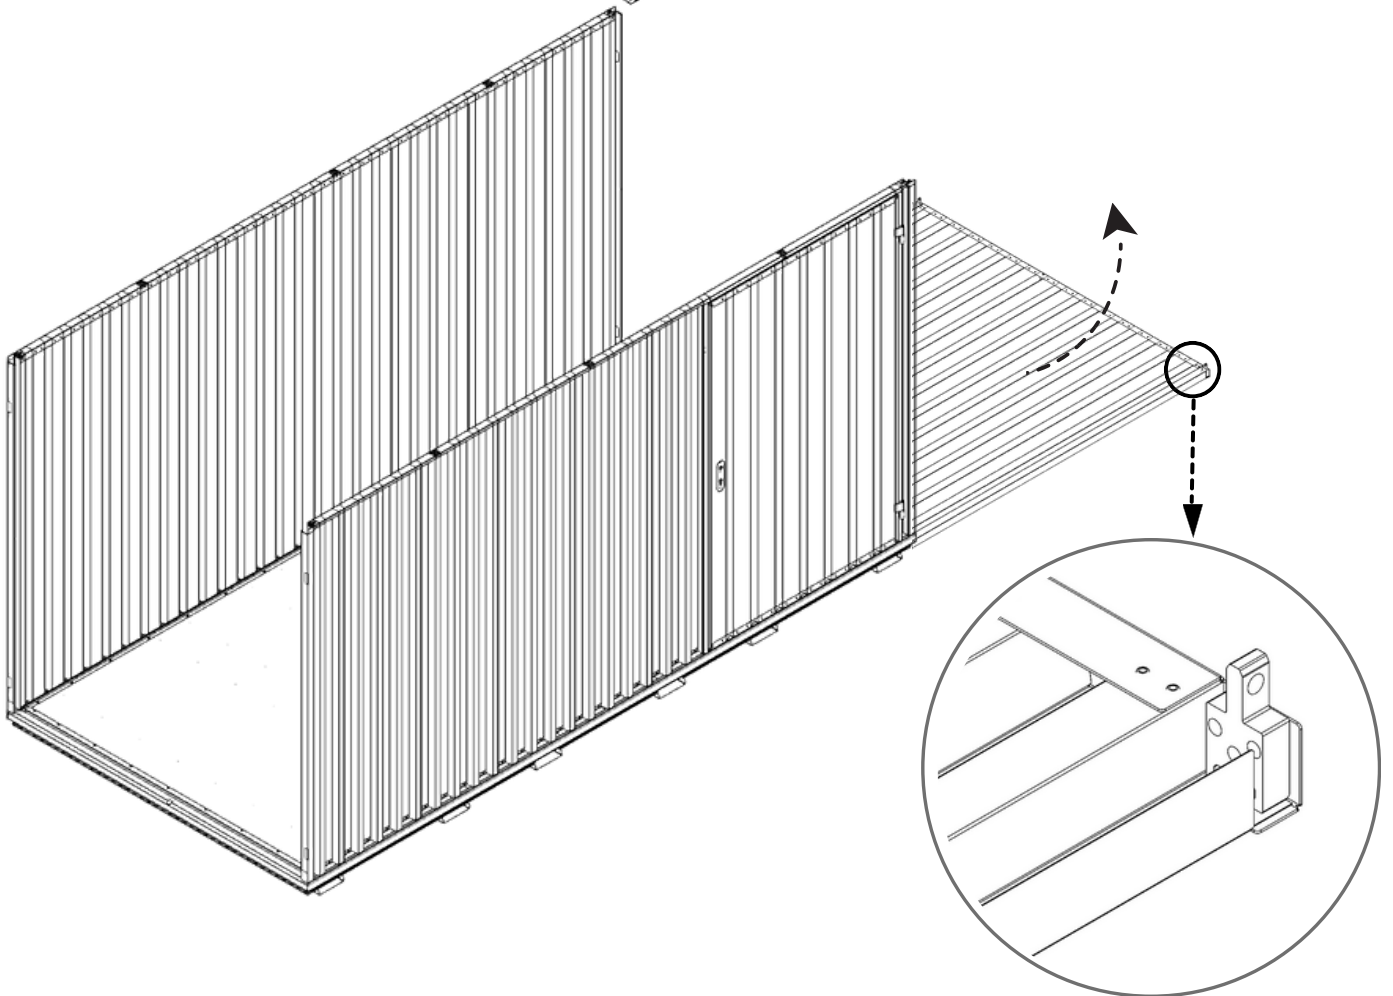

61.101
4x

12x

1x

1x

1x

1

2

3

3.1

4

4.1

 422 KG	 1640 MM	Model Code: 40.110.440 Production Tracking Code: /X09.1.40.440  9001  14001  50001	 	
---	--	--	---	---

5

6

7