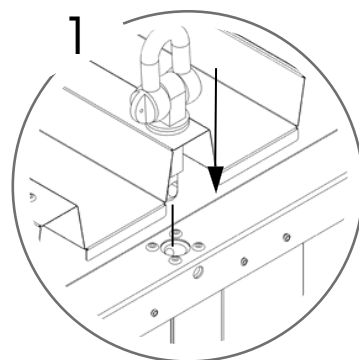

3.1

4

4.1

 422 KG	 1640 MM	Model Code: 40.110.440 Production Tracking Code: /X09.1.40.440  9001  14001  50001	 	
---	--	--	---	---

5

6

7