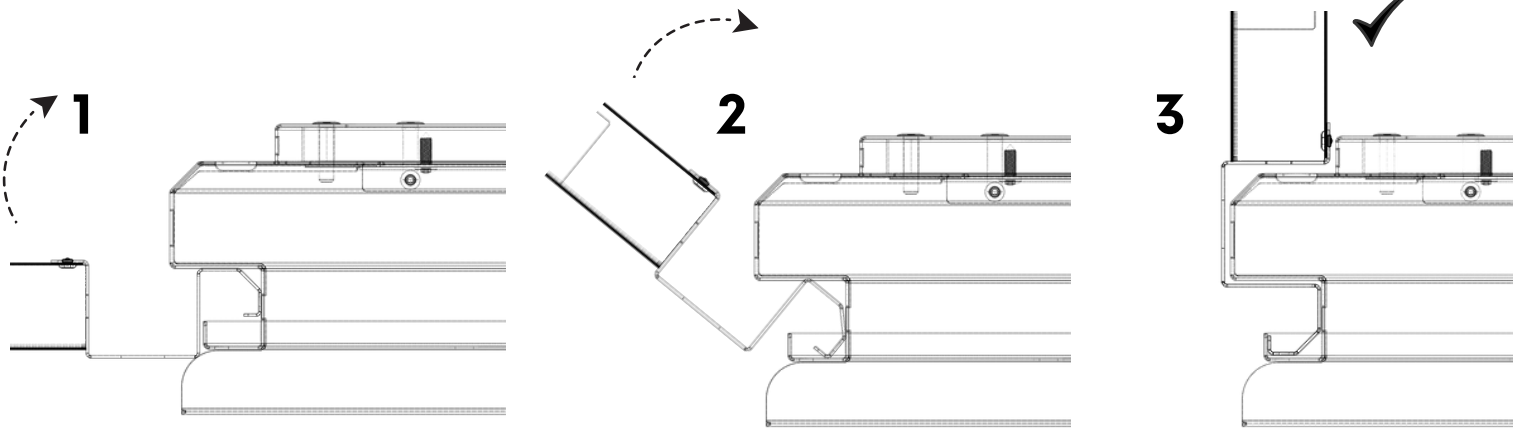

61.101
4x

12x

1x

1x

1x

1

2

3

3.1

4

4.1

 422 KG	 1640 MM	Model Code: 40.110.440 Production Tracking Code: /X09.1.40.440  9001  14001  50001	 	
---	--	--	---	---

5

6

7