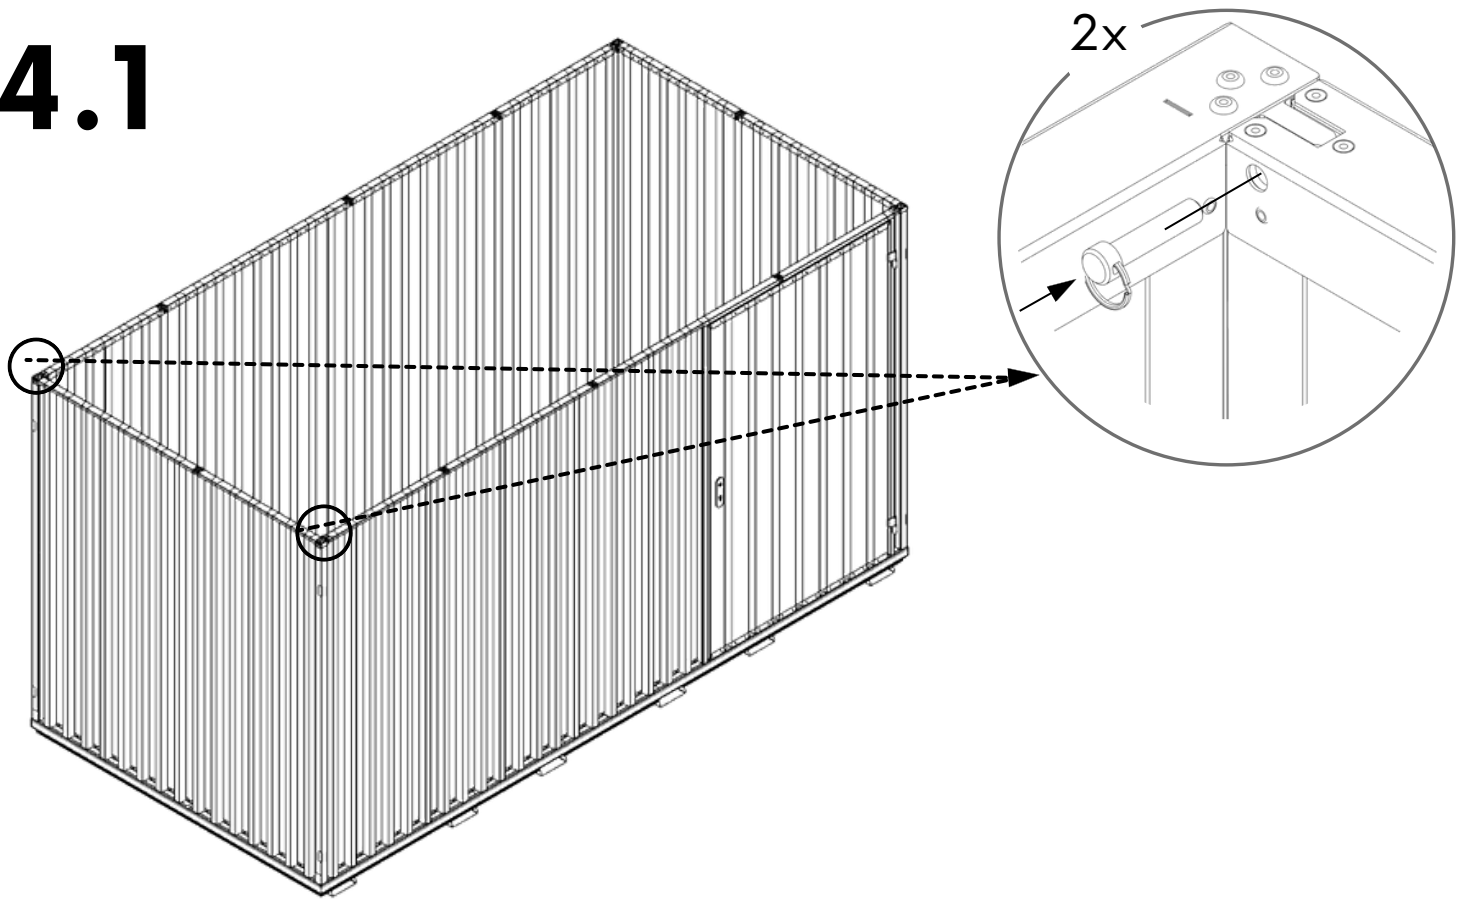

3.1

4

4.1

 422 KG	 1640 MM	Model Code: 40.110.440 Production Tracking Code: /X09.1.40.440  9001  14001  50001	 	
---	--	--	---	---

5

6

7