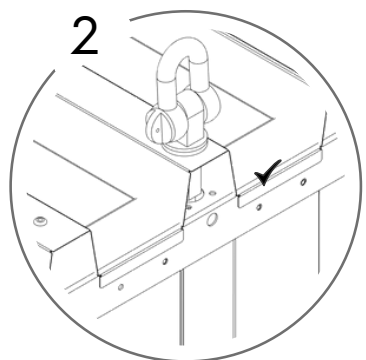

3.1

4

4.1

 422 KG	 1640 MM	Model Code: 40.110.440 Production Tracking Code: /X09.1.40.440  9001  14001  50001	 	
---	--	--	---	---

5

6

7