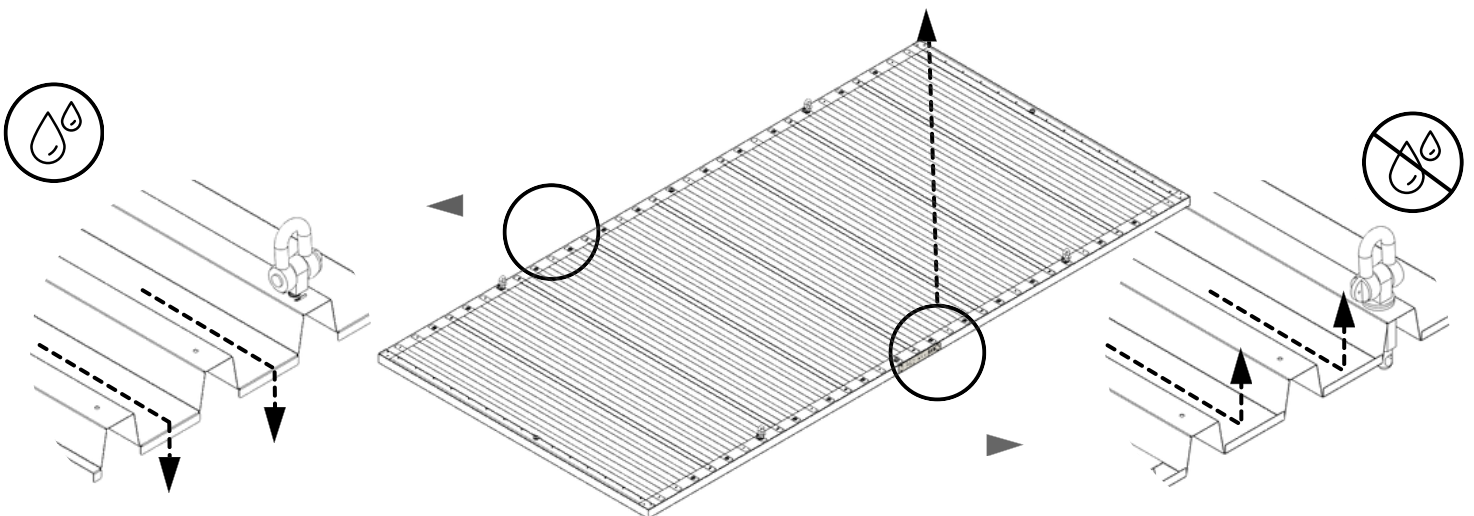

3.1

4

4.1

 422 KG	 1640 MM	Model Code: 40.110.440 Production Tracking Code: /X09.1.40.440  9001  14001  50001	 	
---	--	--	---	---

5

6

7