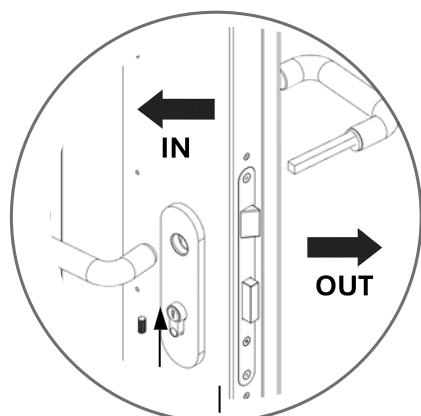

3.1

4

4.1

 422 KG	 1640 MM	Model Code: 40.110.440 Production Tracking Code: /X09.1.40.440  9001  14001  50001	 	
---	--	--	---	---

5

6

7