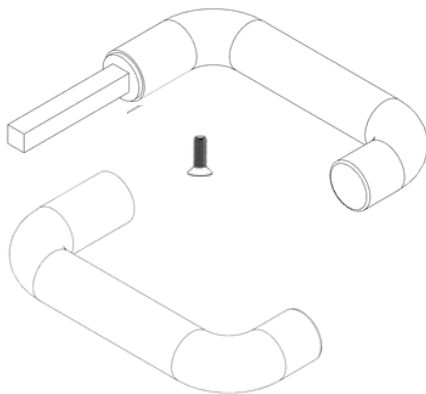

PRODUCT CODE:40.110.440

prefabase
Quick Build Solutions

Instructions and User Guide

40.0110
1x

40.0510
1x

40.0410
1x

40.0440
1x

0310
2x

61.101
4x

12x

1x

1x

1x

1

2

3

3.1

4

4.1

 422 KG	 1640 MM	Model Code: 40.110.440 Production Tracking Code: /X09.1.40.440  9001  14001  50001	 	
---	--	--	---	---

5

6

7