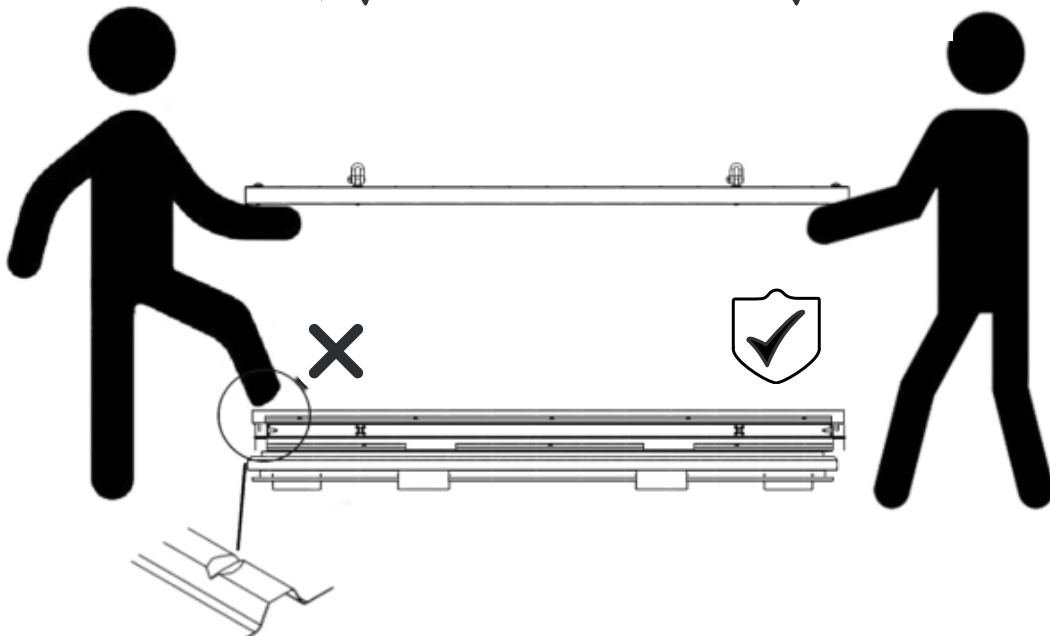

PRODUCT CODE:40.110.440

prefabase
Quick Build Solutions

Instructions and User Guide