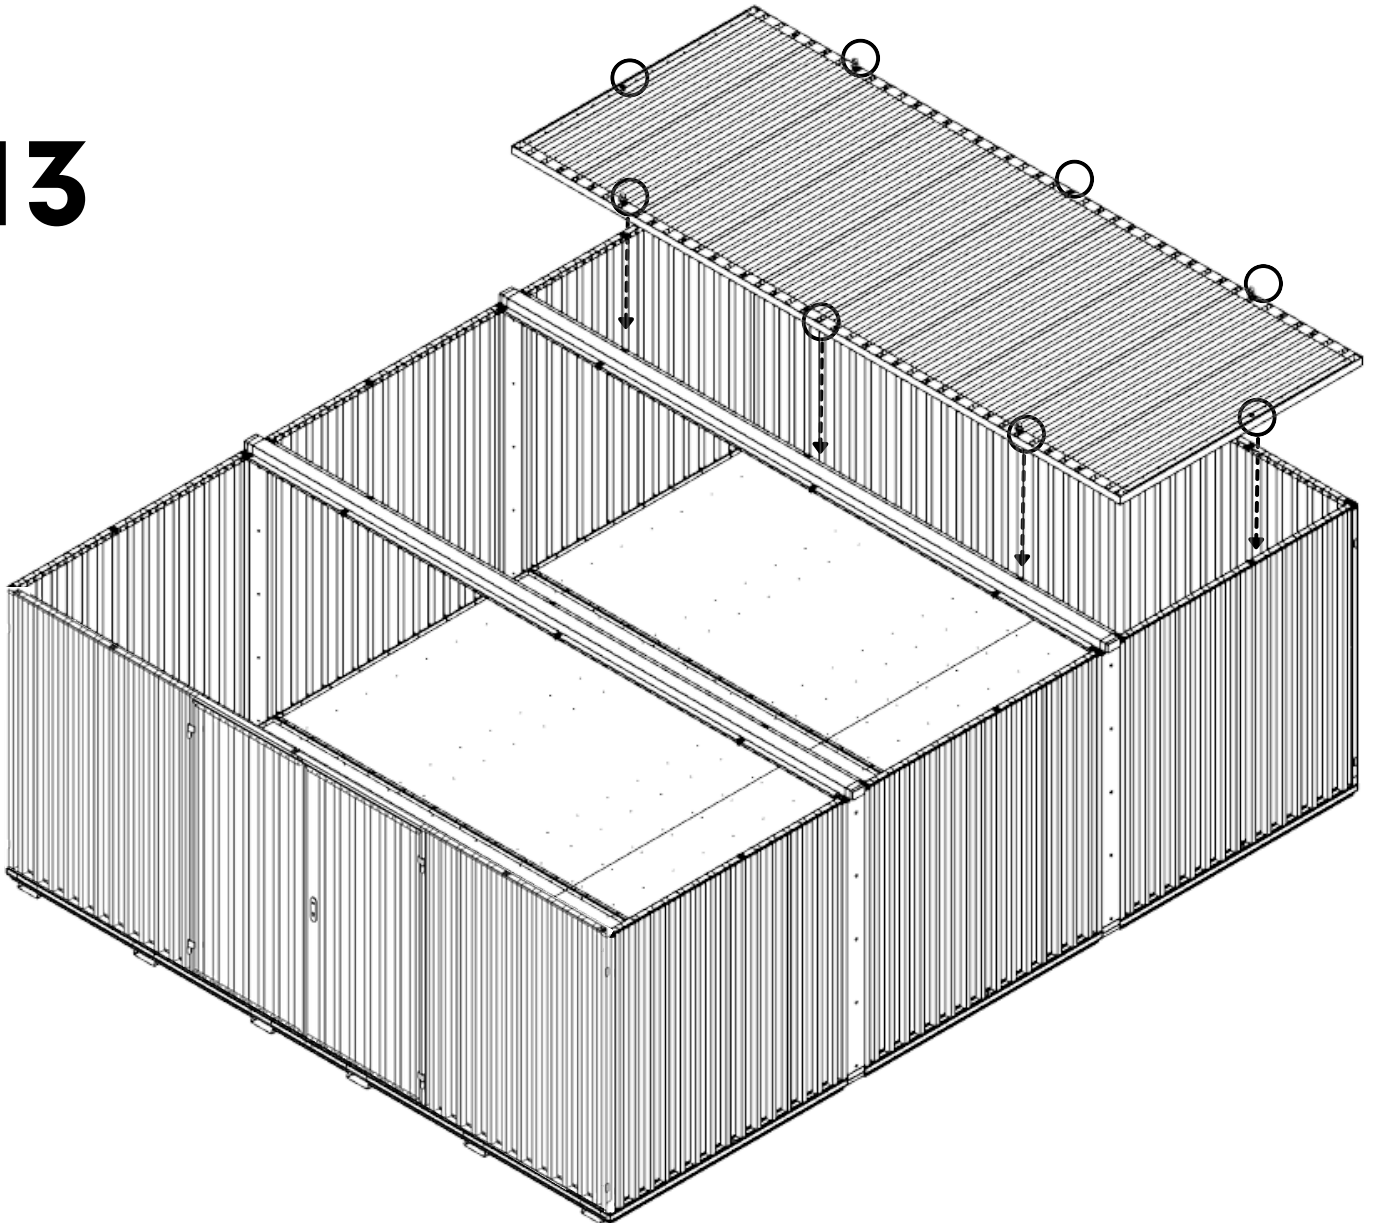

1261 KG	 1640 MM	Model Code: 5055.110.430 Production Tracking Code: ...../X09.1.5055.430	 9001	 14001	 50001			

13