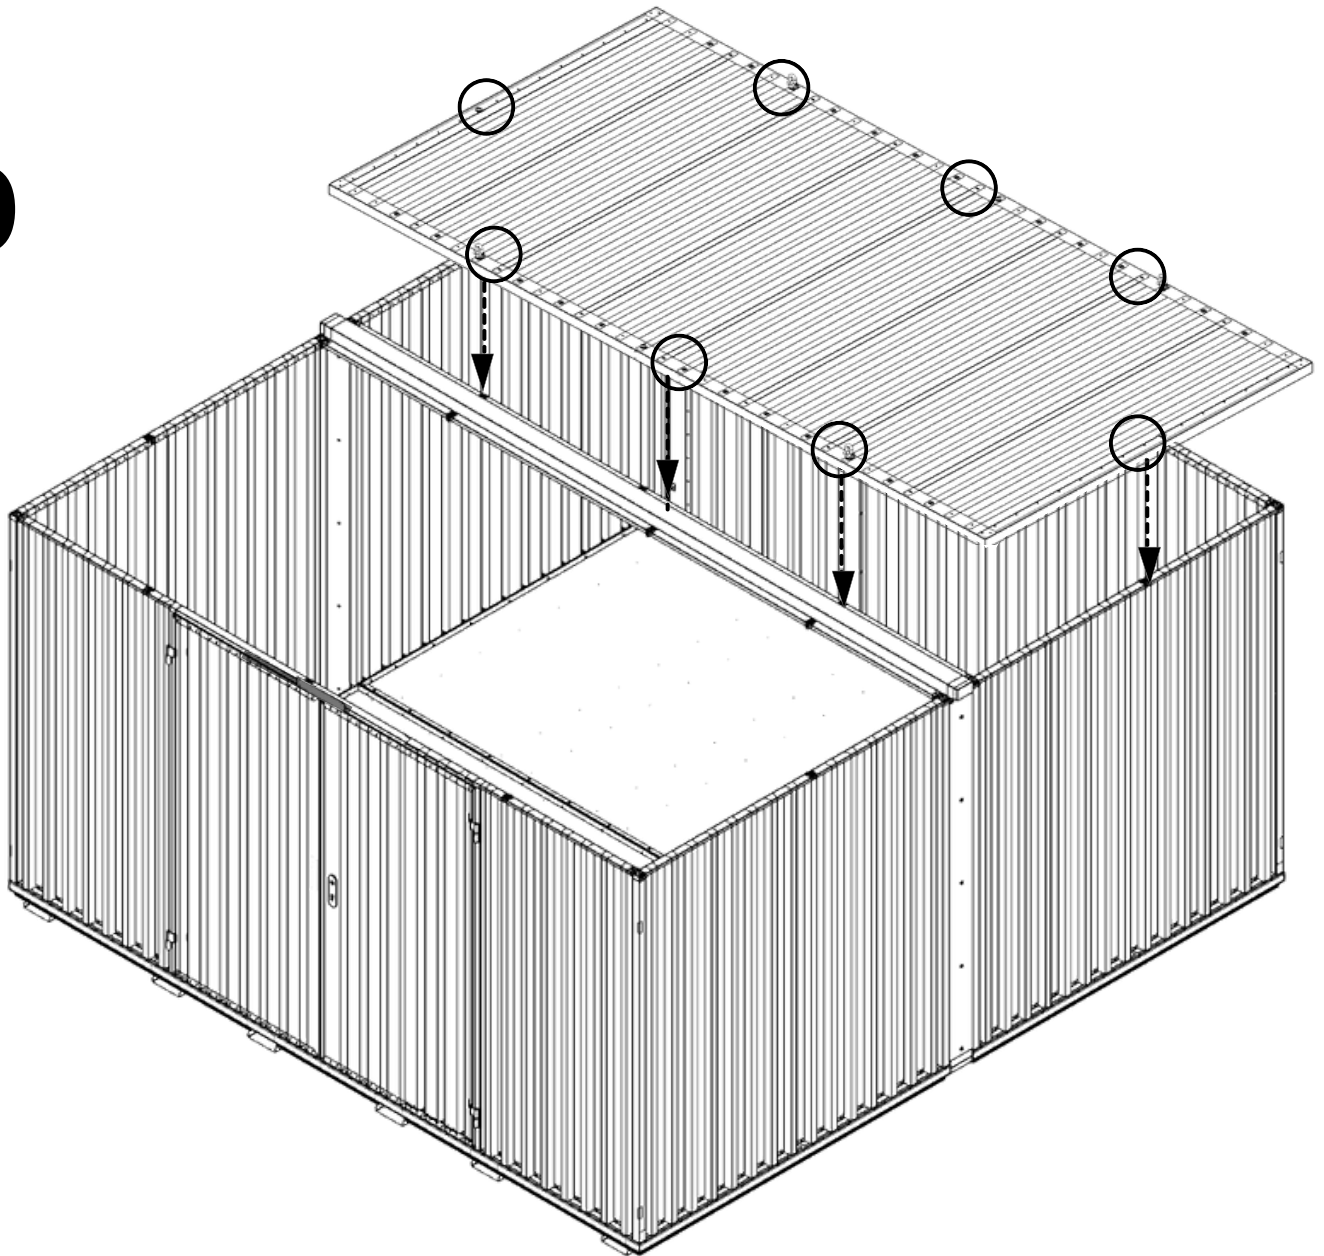

793 KG	 1640 MM	Model Code: 404.110.430 Production Tracking Code: ...../X09.1.404.430	 9001	 14001	 50001			

10