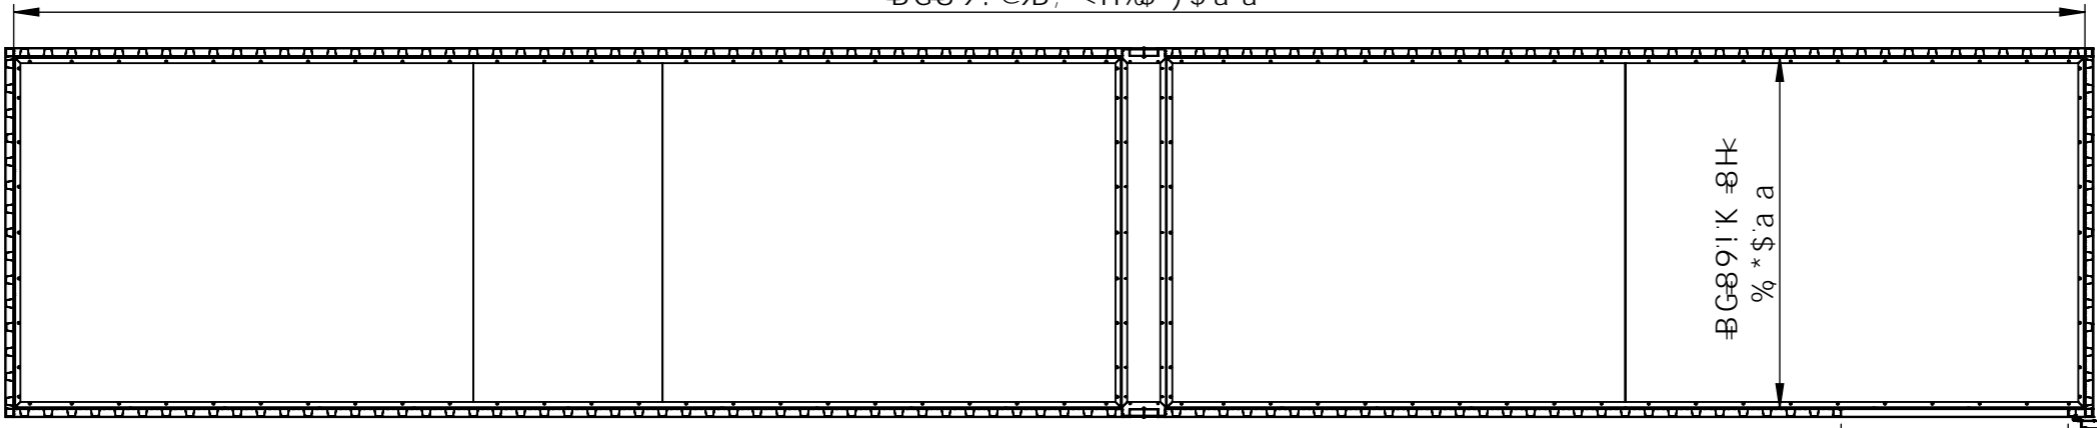

8CG89! @9B; < H%\$\$-) \$'a a

8CG89! K 8Hk
% * '\$'a a

8CCF!GD579! K 8Hk

%&\$\$'a a

Product Code:
6050.110.440