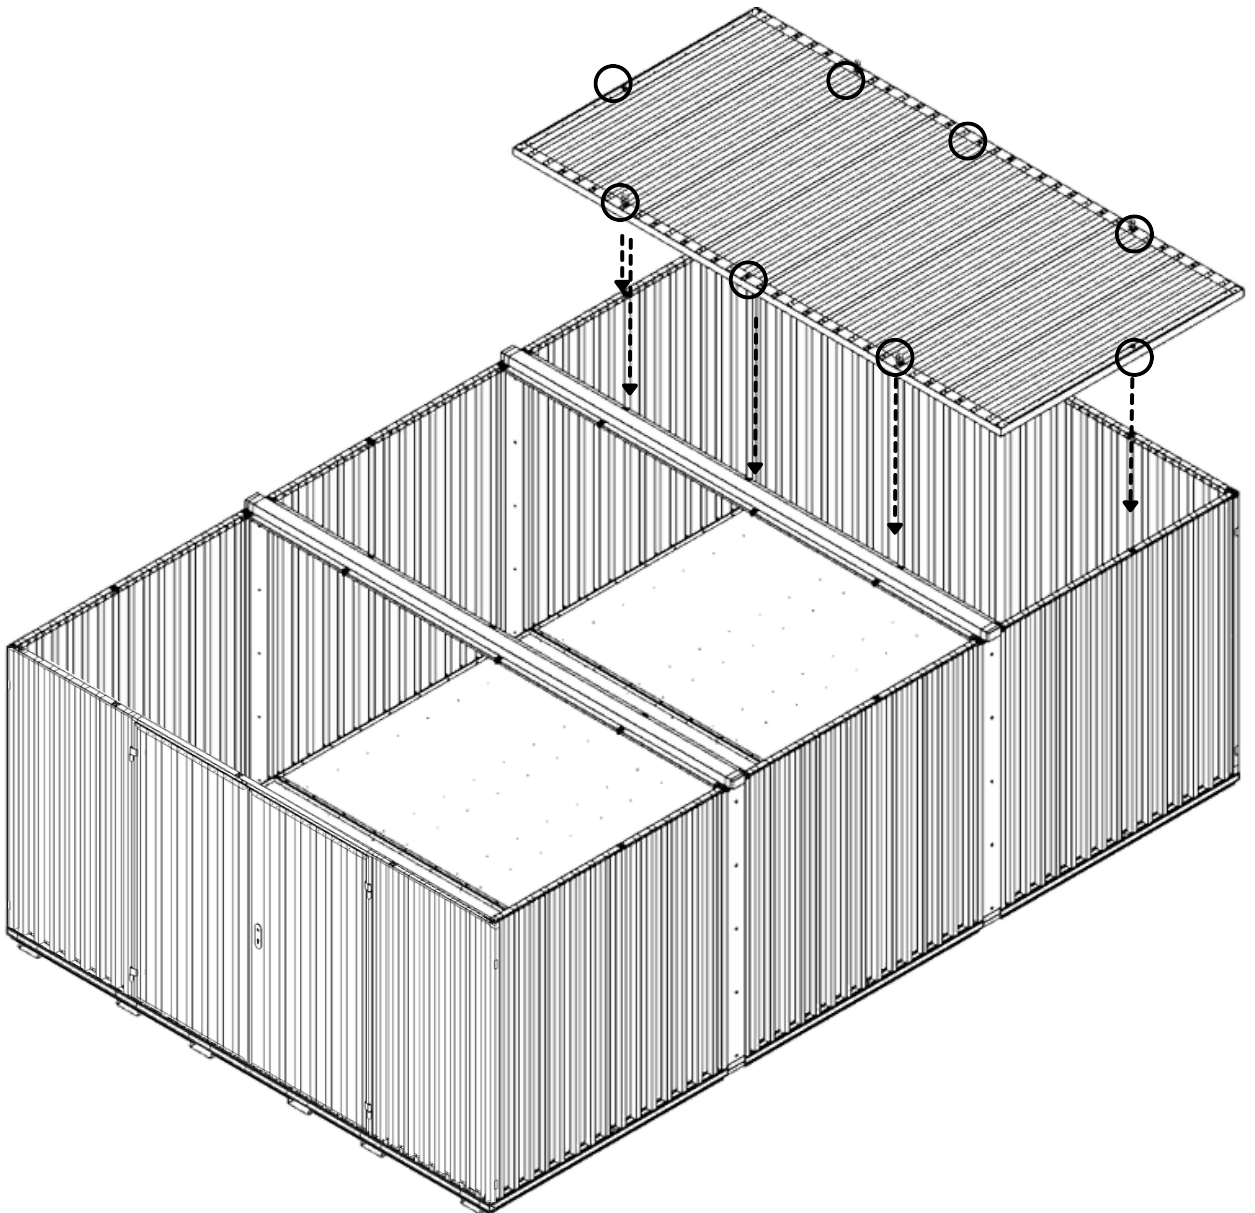

1097 KG	 1640 MM	Model Code: 4044.110.430 Production Tracking Code: ...../X09.1.4044.430	 9001	 14001	 50001			

13