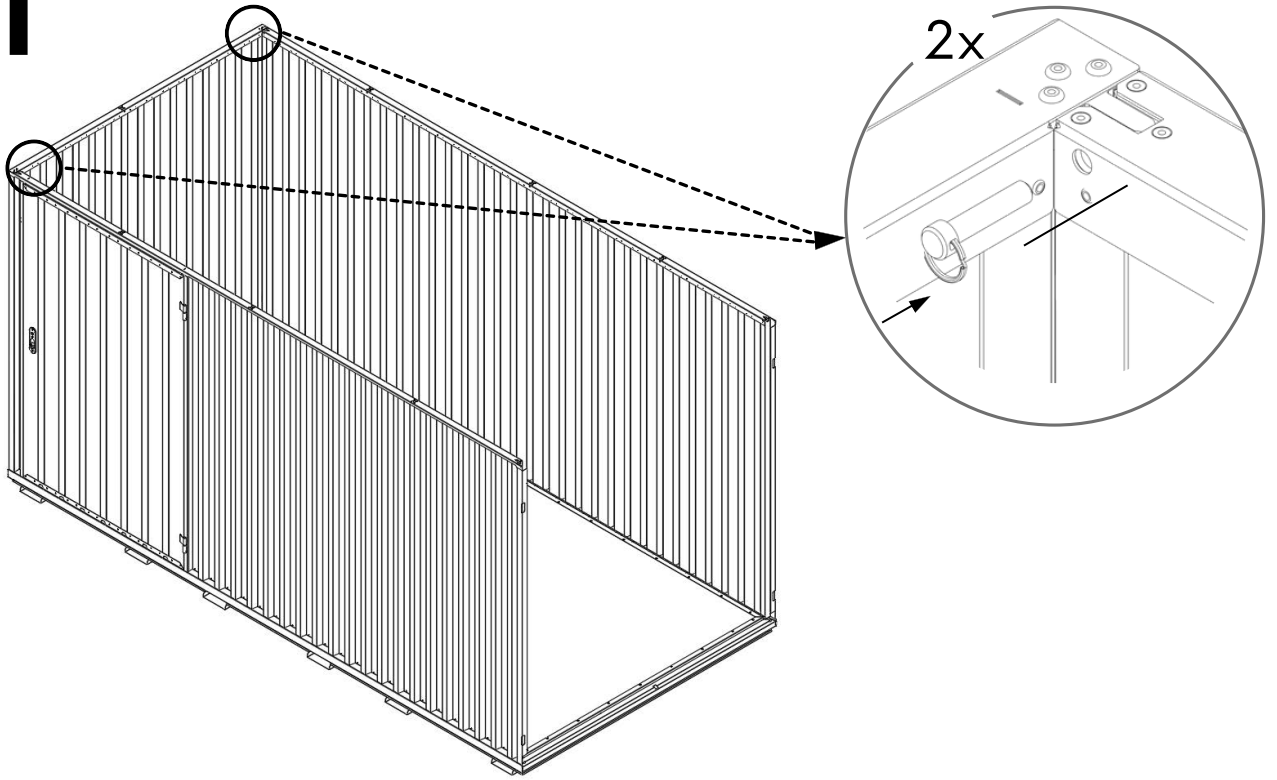

3

3.1

4

4.1

 445 KG	 1640 MM	Model Code: 40.110.450.330 Production Tracking Code:/X09.1.40.450.330  9001  14001  50001	 	
---	--	---	---	---

6

7