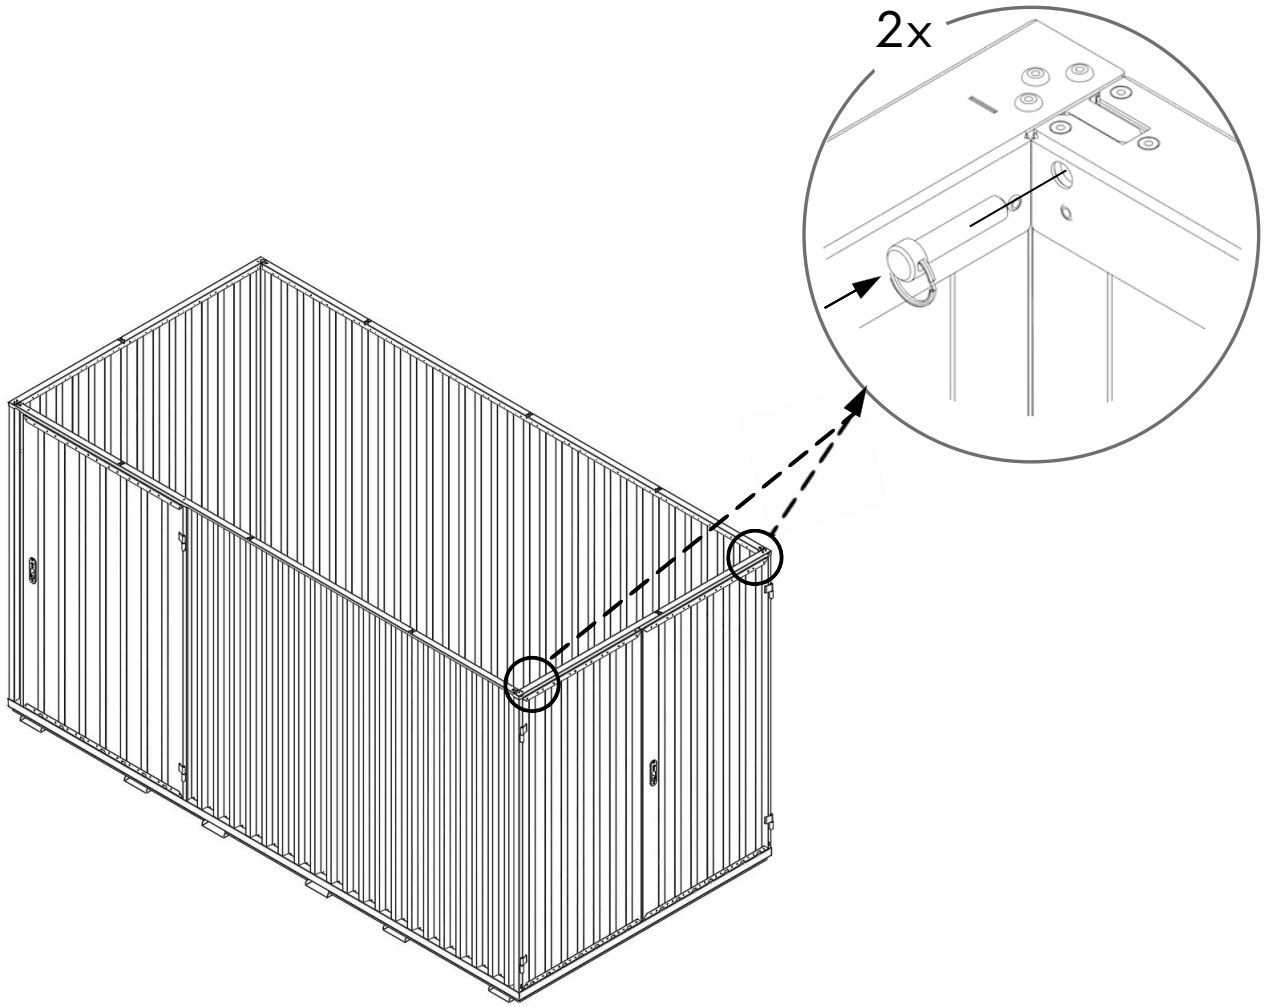

3

3.1

4

4.1

 445 KG	 1640 MM	Model Code: 40.110.450.330 Production Tracking Code:/X09.1.40.450.330  9001  14001  50001	 	
---	--	---	---	---

6

7