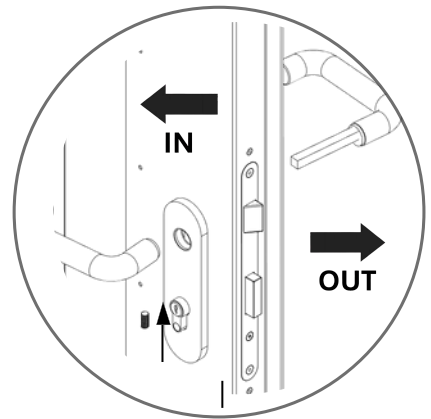

3

3.1

4

4.1

 445 KG	 1640 MM	Model Code: 40.110.450.330 Production Tracking Code:/X09.1.40.450.330  9001  14001  50001	 	
---	--	---	---	---

6

7