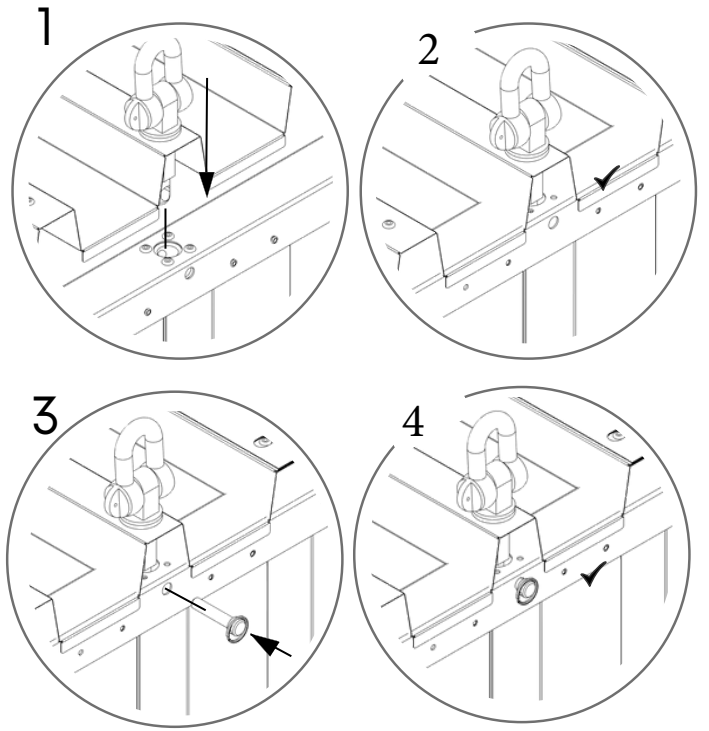

3

3.1

4

4.1

 445 KG	 1640 MM	Model Code: 40.110.450.330 Production Tracking Code:/X09.1.40.450.330  9001  14001  50001	 	
---	--	---	---	---

6

7