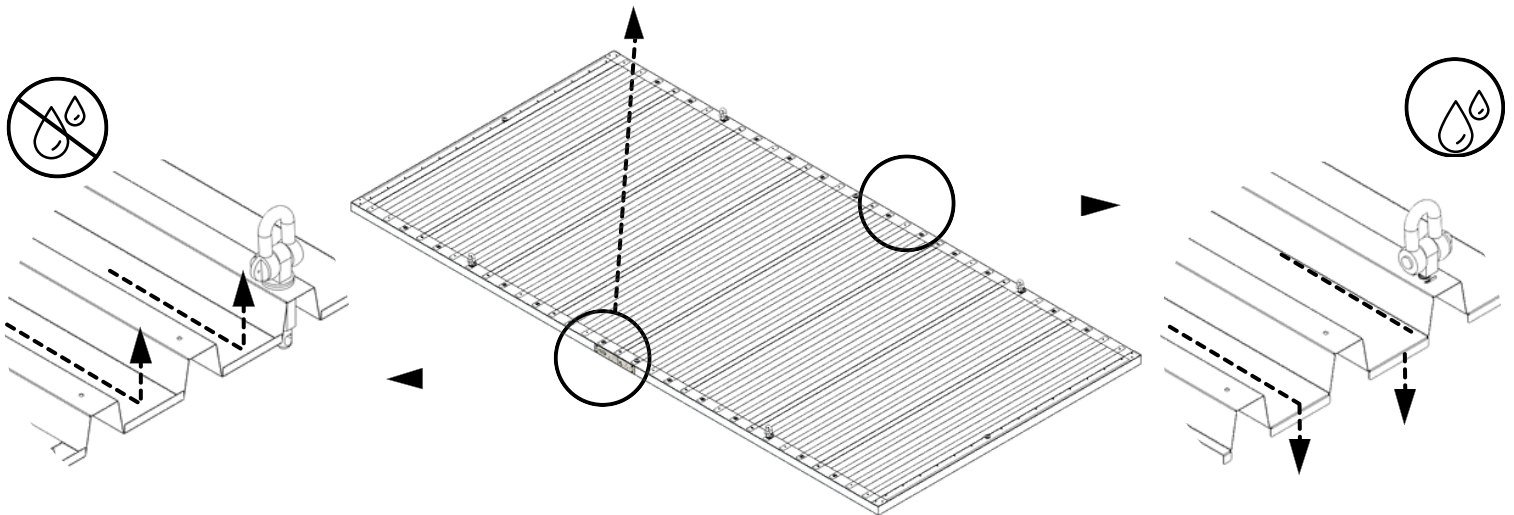

3

3.1

4

4.1

 445 KG	 1640 MM	Model Code: 40.110.450.330 Production Tracking Code:/X09.1.40.450.330  9001  14001  50001	 	
---	--	---	---	---

6

7