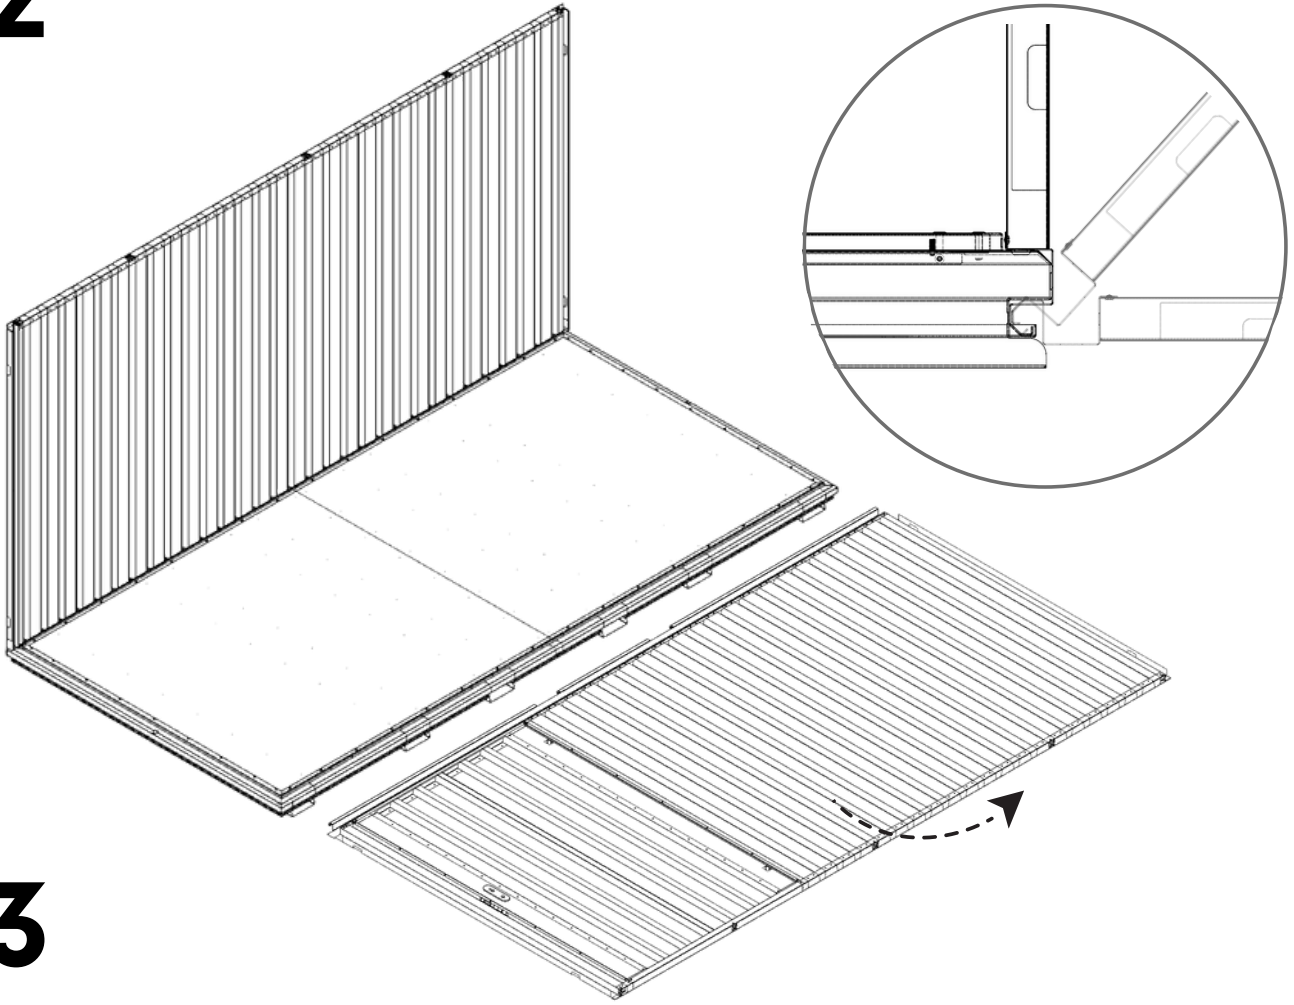

3

3.1

4

4.1

 445 KG	 1640 MM	Model Code: 40.110.450.330 Production Tracking Code:/X09.1.40.450.330  9001  14001  50001	 	
---	--	---	---	---

6

7