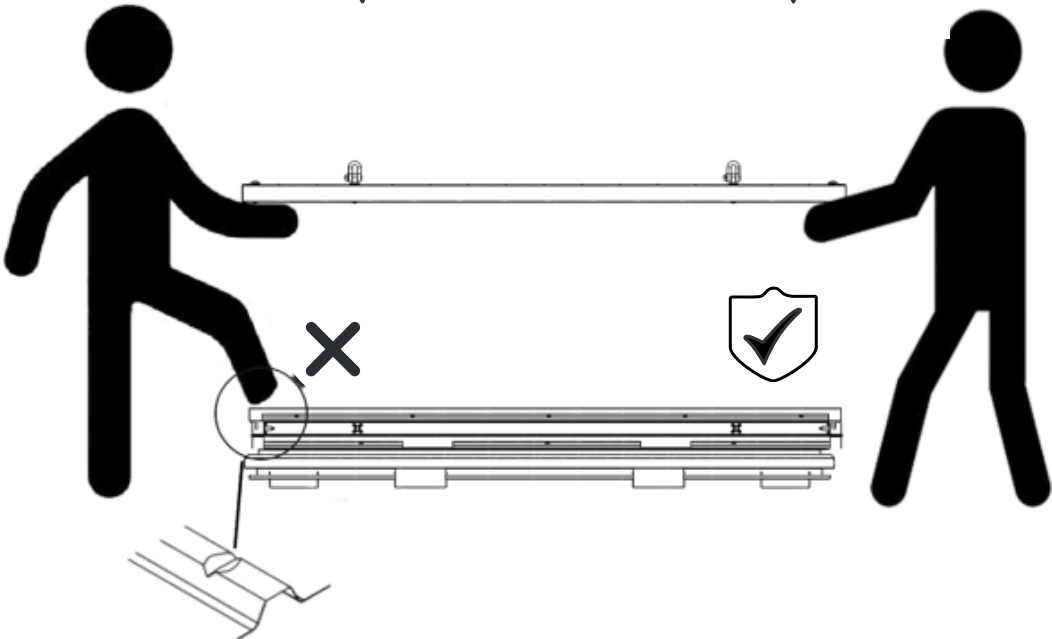

PRODUCT CODE:40.110.450.330

prefabase
Quick Build Solutions

Instructions and User Guide