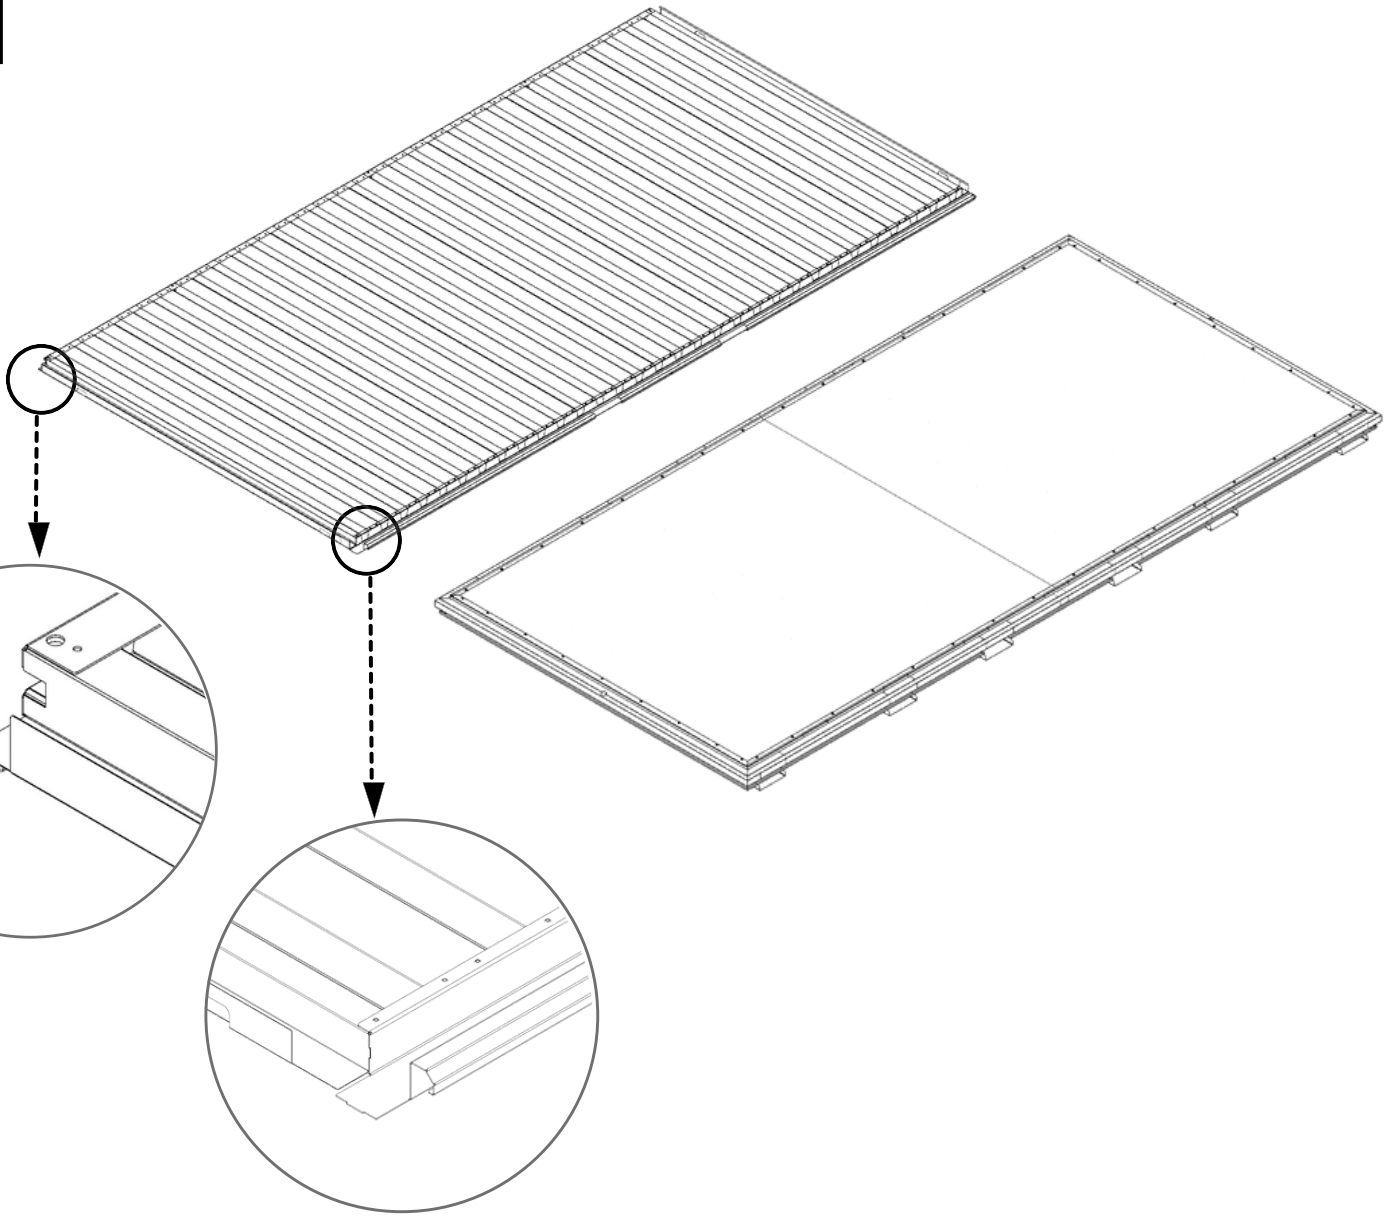

0330
1x

61.101
2x

12x

2x

1x

2x

1

2

3

3.1

4

4.1

 445 KG	 1640 MM	Model Code: 40.110.450.330 Production Tracking Code:/X09.1.40.450.330  9001  14001  50001	 	
---	--	---	---	---

6

7