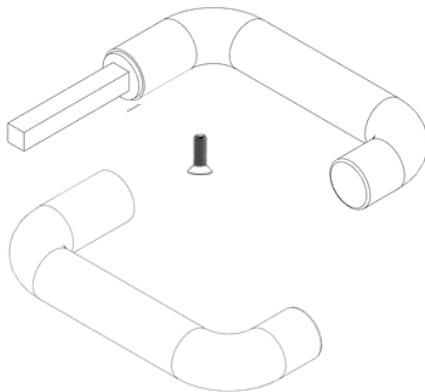

0330
1x

61.101
2x

12x

2x

1x

2x

1

2

3

3.1

4

4.1

 445 KG	 1640 MM	Model Code: 40.110.450.330 Production Tracking Code:/X09.1.40.450.330  9001  14001  50001	 	
---	--	---	---	---

6

7