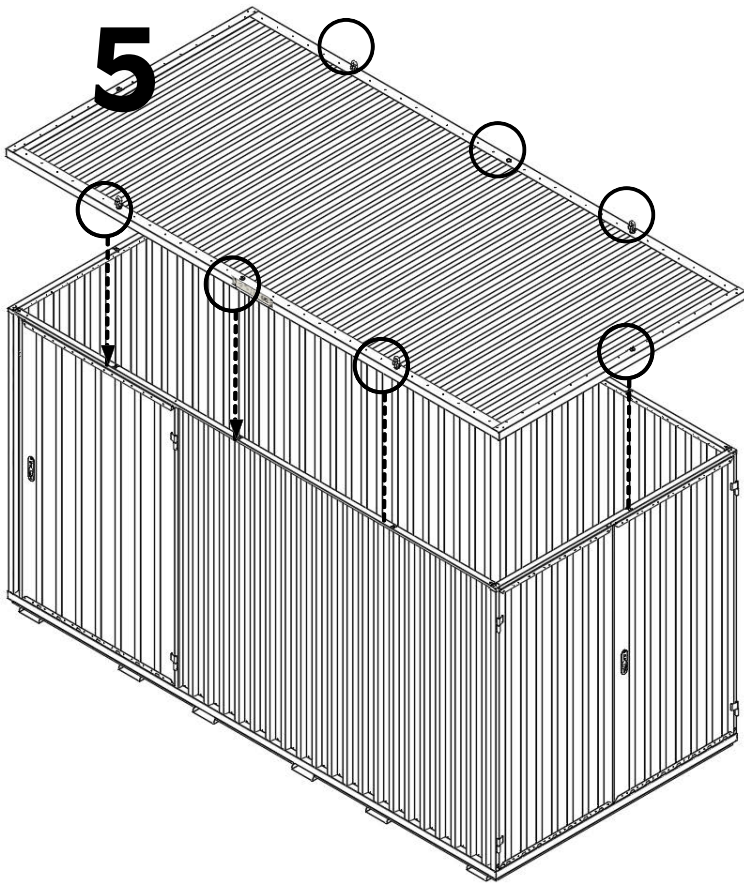

3

3.1

4

4.1

 445 KG	 1640 MM	Model Code: 40.110.450.330 Production Tracking Code:/X09.1.40.450.330  9001  14001  50001	 	
---	--	---	---	---

6

7