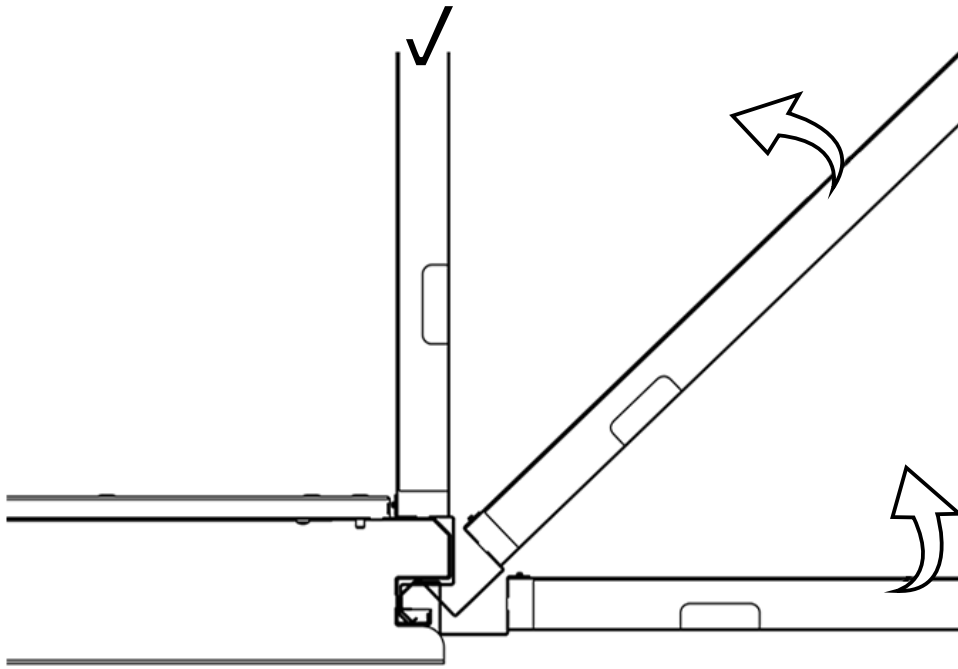

PRODUCT CODE :5055.110.430

	36 pcs.
	1 pcs.
	1 pcs.
	20 pcs.
	20 pcs.
	20 pcs.

1.1.

1.2.

2.1.

3.1.

3.2.

3.3.

9.1.

 Mass ...Kg.	 Total ... Kg.	 1640 MM	Model Code Production Tracking Code  9001  14001  50001	  
--	--	--	--	---

9.2.

9.3.

 Mass ...Kg.	 Total ... Kg.	 1640 MM	Model Code Production Tracking Code					
			 9001	 14001	 50001			