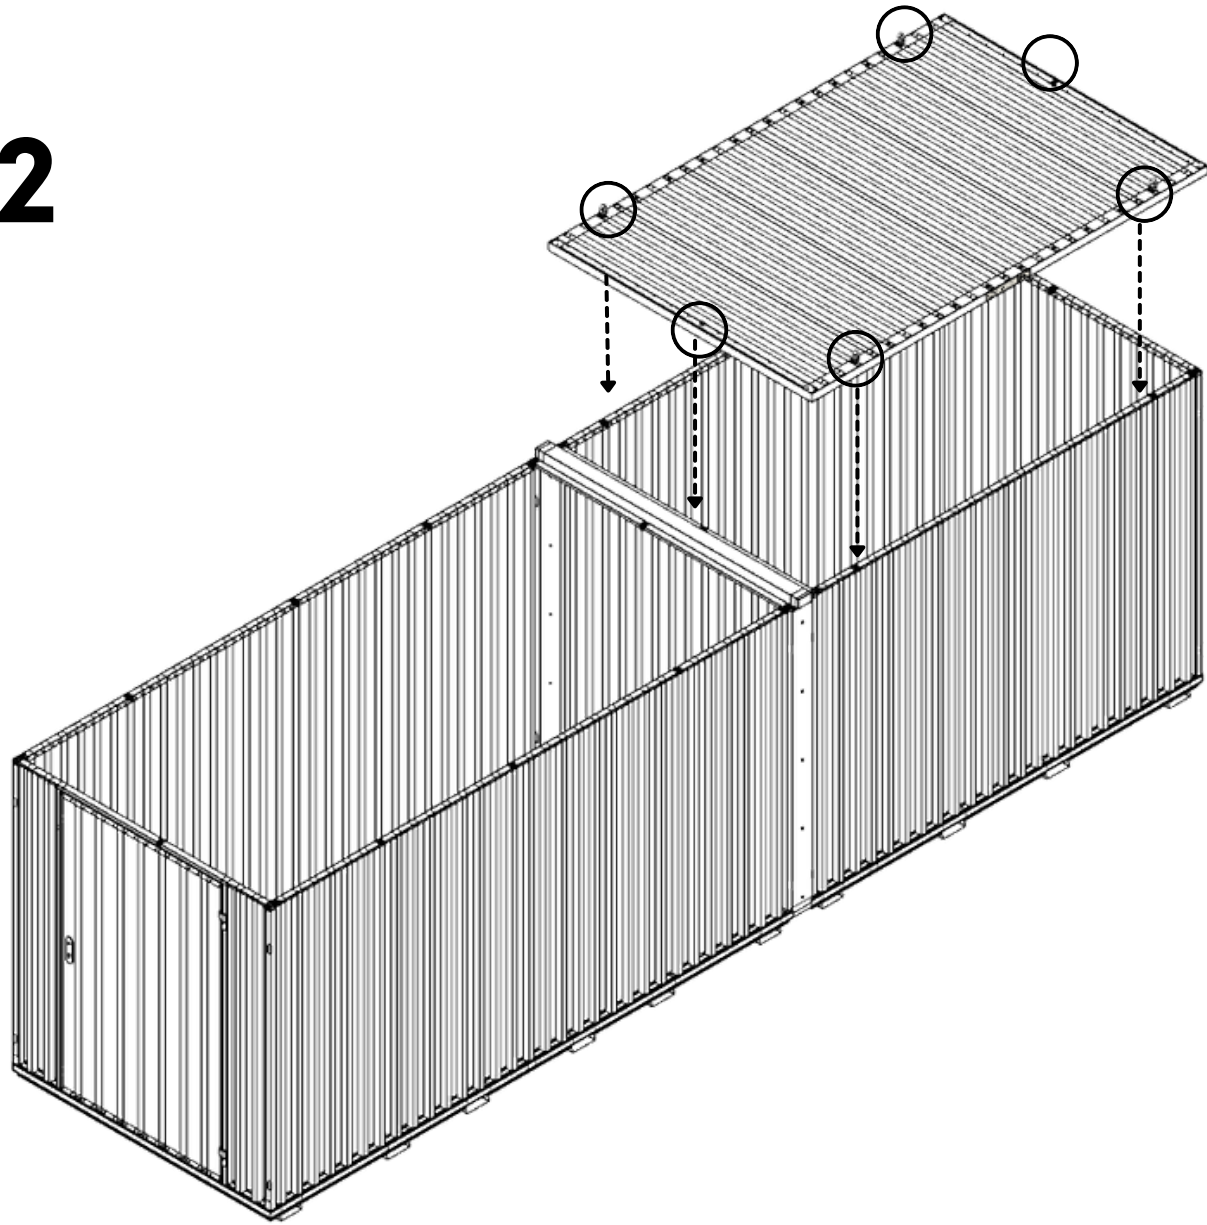

714 KG	 1640 MM	Model Code: 4030.110.320 Production Tracking Code: ...../X09.1.4030.320	 9001	 14001	 50001			

12